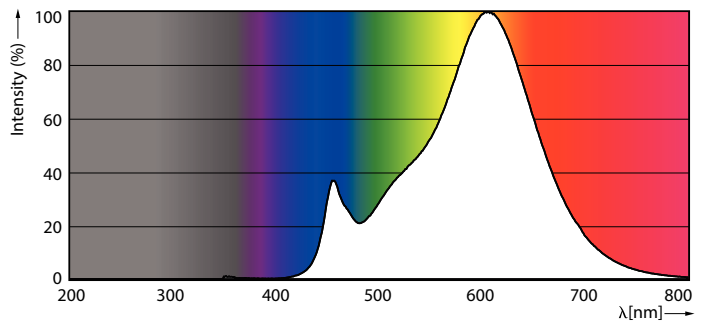

LEDbulb CLA 7 2 W A60 E27 827 CM

© 2022 Philips Lighting B.V. Page 1/1

LEDbulb CLA 7 2 W A60 E27 827 CM