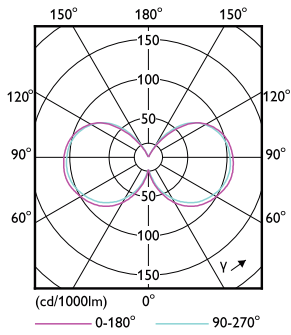

Photometric data

LEDbulb CLA A60 E27 CM