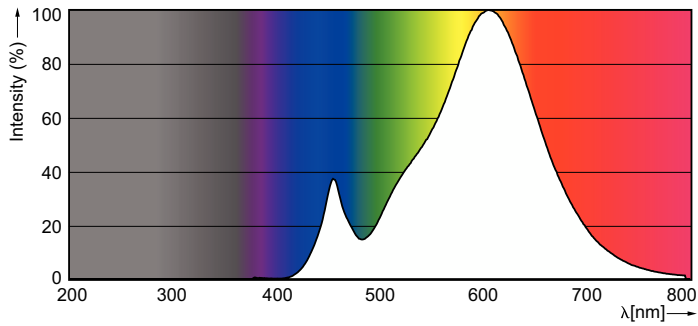

CorePro GLASS LED candles and lusters

Mechanical and housing

Bulb Finish	Clear
Bulb Shape	ST35

Approval and application

Energy Efficiency Class	E
Energy Saving Product	Yes
Suitable For Accent Lighting	No
Energy Consumption kWh/1000 h	2 kWh
EPREL Registration Number	387362

Product data

Full product code	871951434772400

Order product name	CorePro LEDCandleND2-25W ST35 E14 827CLG
EAN/UPC - Product	8719514347724
Order code	929001238592
Numerator - Quantity Per Pack	1
Numerator - Packs per outer box	10
Material Nr. (12NC)	929001238592
Net Weight (Piece)	0.014 kg

Dimensional drawing

Product	D	C
CorePro LEDCandleND2-25W ST35 E14 827CLG	35 mm	97 mm

CorePro LEDCandleND2-25W ST35 E14 827CLG

Photometric data

Spectral Power Distribution Colour