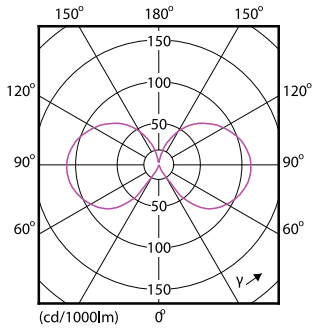

Dimensional drawing

Product	D	C
CorePro LEDCandleND2-25W ST35 E14 827CLG	35 mm	97 mm

CorePro LEDCandleND2-25W ST35 E14 827CLG

Photometric data

Spectral Power Distribution Colour

General uniform lighting

CorePro GLASS LED candles and lusters

Photometric data

Light Distribution Diagram

Lifetime

Life Expectancy Diagram

Lumen Maintenance Diagram