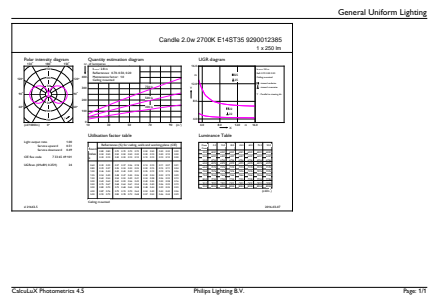

Product data

Full product code	871951434772400
-------------------	-----------------

Order product name	CorePro LEDCandleND2-25W ST35 E14 827CLG
EAN/UPC - Product	8719514347724
Order code	929001238592
Numerator - Quantity Per Pack	1
Numerator - Packs per outer box	10
Material Nr. (12NC)	929001238592
Net Weight (Piece)	0.014 kg

Dimensional drawing

Product	D	C
CorePro LEDCandleND2-25W ST35 E14 827CLG	35 mm	97 mm

CorePro LEDCandleND2-25W ST35 E14 827CLG

Photometric data

Spectral Power Distribution Colour

General uniform lighting

CorePro GLASS LED candles and lusters

Photometric data

Light Distribution Diagram

Lifetime

Life Expectancy Diagram

Lumen Maintenance Diagram