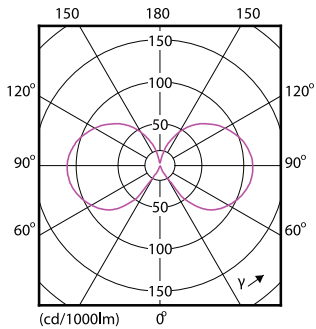

## Dimensional drawing

CorePro LEDCandleND 2-25W E14B35 827CL G

Product	D	C
CorePro LEDCandleND 2-25W E14B35 827CL G	35 mm	97 mm

## Photometric data

Spectral Power Distribution Colour

General uniform lighting

## Photometric data

Light Distribution Diagram