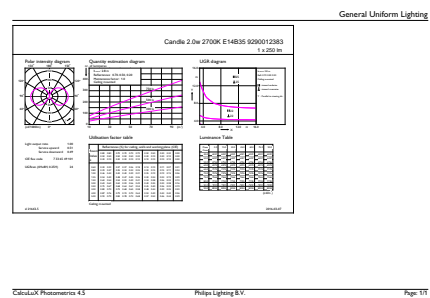

## Dimensional drawing

CorePro LEDCandleND 2-25W E14B35 827CL G

Product	D	C
CorePro LEDCandleND 2-25W E14B35 827CL G	35 mm	97 mm

## Photometric data

Spectral Power Distribution Colour

General uniform lighting