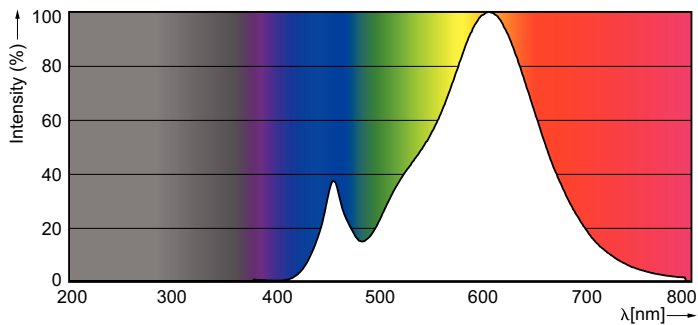

### Product data

General information	
Cap-Base	E14 [ E14]
CE mark	Yes
EU RoHS compliant	Yes
Nominal Lifetime (Nom)	15000 h
Switching Cycle	20000
Flux measurement reference	Sphere
Tier	CorePro
Light technical	
Color Code	827 [ CCT of 2700K]
Luminous Flux (Nom)	250 lm
Color Designation	Warm White (WW)
Correlated Color Temperature (Nom)	2700 K
Luminous Efficacy (rated) (Nom)	125.00 lm/W
Color Consistency	<6
Color Rendering Index (Nom)	80

## Photometric data

Spectral Power Distribution Colour

General uniform lighting