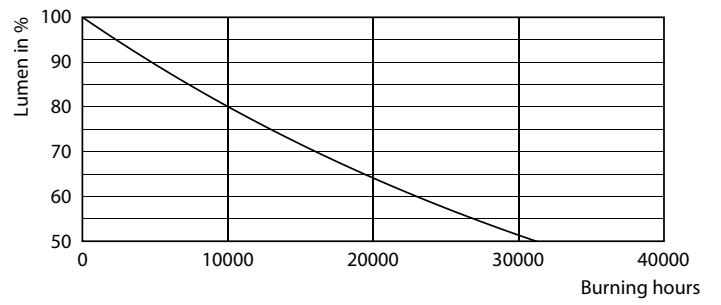

Lumen Maintenance Diagram