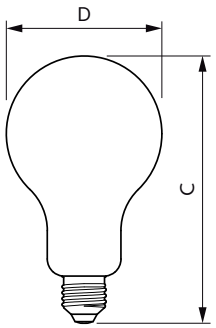

Corepro Glass High Lumen bulbs

Mechanical and housing

Bulb Finish	Frosted
Bulb Shape	A95 [A 95mm]

Approval and application

Energy Efficiency Class	D
Energy Consumption kWh/1000 h	23 kWh
EPREL Registration Number	374908

Dimensional drawing

CorePro LEDBulbND 200W E27 A95 827 FR G

Product	D	C
CorePro LEDBulbND 200W E27 A95 827 FR G	95 mm	165 mm

Photometric data

LEDbulb 13W A67 E27 827 CL

LEDbulb A95 E27 3452lm FR

Corepro Glass High Lumen bulbs