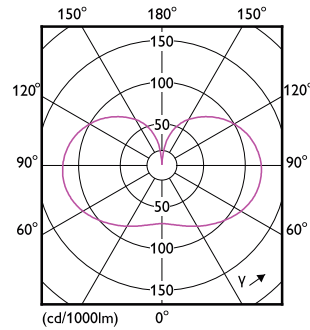

Dimensional drawing

CorePro LEDBulbND 200W E27 A95 827 FR G

Product	D	C
CorePro LEDBulbND 200W E27 A95 827 FR G	95 mm	165 mm

Photometric data

LEDbulb 13W A67 E27 827 CL

LEDbulb A95 E27 3452lm FR

Corepro Glass High Lumen bulbs