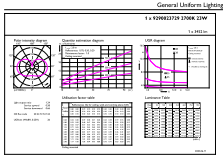

Corepro Glass High Lumen bulbs

Photometric data