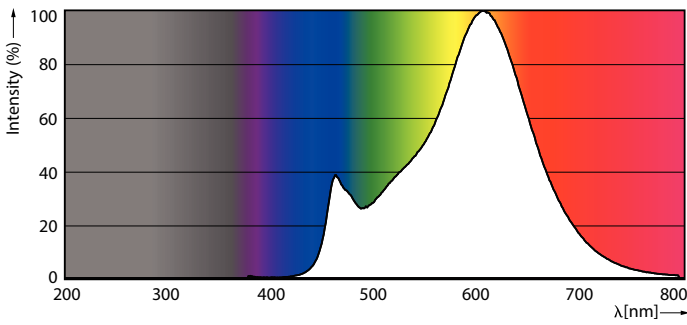

Photometric data

LEDbulb 13W A67 E27 827 CL