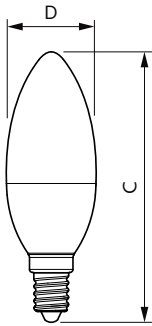

CorePro Plastic LEDcandles & lusters

Controls and dimming

Dimmable	No

Mechanical and housing

Bulb Finish	Frosted
Bulb Shape	B35 [B 35mm]

Approval and application

Energy Efficiency Class	F
Energy Consumption kWh/1000 h	5 kWh
EPREL Registration Number	453199

Product data

Full product code	871951431250000
Order product name	CorePro LEDcandle ND 5-40W E14 827 B35 FR
EAN/UPC - Product	8719514312500
Order code	929002968402
Numerator - Quantity Per Pack	1
Numerator - Packs per outer box	10
Material Nr. (12NC)	929002968402
Net Weight (Piece)	0.040 kg

Dimensional drawing

CorePro LEDcandle ND 5-40W E14 827 B35 FR

Product	D	C
CorePro LEDcandle ND 5-40W E14 827 B35 FR	45 mm	87 mm