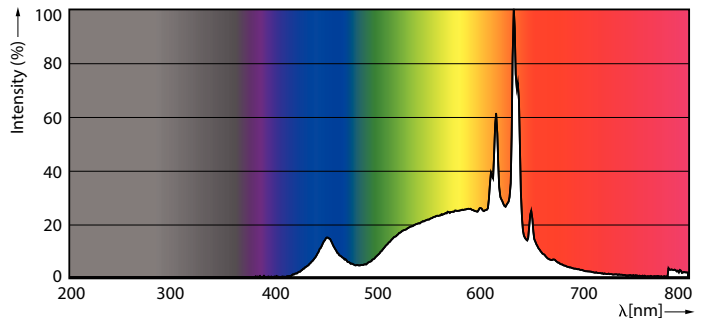

CorePro Plastic LEDcandles & lusters

Controls and dimming

Dimmable	No

Mechanical and housing

Bulb Finish	Frosted
Bulb Shape	B35 [B 35mm]

Approval and application

Energy Efficiency Class	F
Energy Consumption kWh/1000 h	5 kWh
EPREL Registration Number	453199

Product data

Full product code	871951431250000
Order product name	CorePro LEDcandle ND 5-40W E14 827 B35 FR
EAN/UPC - Product	8719514312500
Order code	929002968402
Numerator - Quantity Per Pack	1
Numerator - Packs per outer box	10
Material Nr. (12NC)	929002968402
Net Weight (Piece)	0.040 kg

Dimensional drawing

Product	D	C
CorePro LEDcandle ND 5-40W E14 827 B35 FR	45 mm	87 mm

Photometric data

LEDcandle CorePro 5W B35 E14 827-GUL

LEDcandle CorePro 5W B35 E14 827 FR-POC