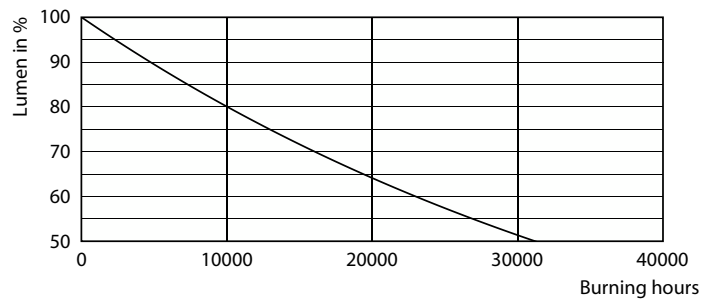

Product data

General information	
Cap-Base	E27 [E27]
CE mark	Yes
EU RoHS compliant	Yes
Nominal Lifetime (Nom)	15000 h
Switching Cycle	20000
Flux measurement reference	Sphere
Tier	CorePro

Light technical	
Color Code	827 [CCT of 2700K]
Luminous Flux (Nom)	250 lm
Color Designation	Warm White (WW)
Correlated Color Temperature (Nom)	2700 K
Luminous Efficacy (rated) (Nom)	125.00 lm/W
Color Consistency	<6
Color Rendering Index (Nom)	80

Photometric data

General uniform lighting

Lifetime

Life Expectancy Diagram

Lumen Maintenance Diagram