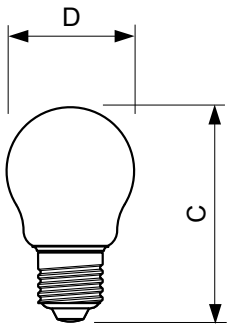

Temperature	
T-Case Maximum (Nom)	30 °C

Controls and dimming	
Dimmable	No

CorePro GLASS LED candles and lusters

Mechanical and housing

Bulb Finish	Clear
Bulb Shape	P45 [P 45mm]

Approval and application

Energy Efficiency Class	E
Energy Consumption kWh/1000 h	2 kWh
EPREL Registration Number	387364

Dimensional drawing

CorePro LEDLusterND2-25W P45 E27 827 CLG

Product	D	C
CorePro LEDLusterND2-25W P45 E27 827 CLG	45 mm	78 mm

Photometric data

Spectral Power Distribution Colour

Light Distribution Diagram

CorePro GLASS LED candles and lusters