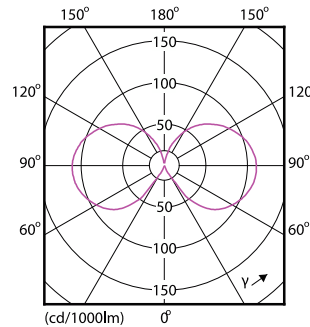

Dimensional drawing

CorePro LEDLusterND2-25W P45 E27 827 CLG

Product	D	C
CorePro LEDLusterND2-25W P45 E27 827 CLG	45 mm	78 mm

Photometric data

Spectral Power Distribution Colour

Light Distribution Diagram

CorePro GLASS LED candles and lusters

Photometric data

General uniform lighting

Lifetime

Life Expectancy Diagram

Lumen Maintenance Diagram