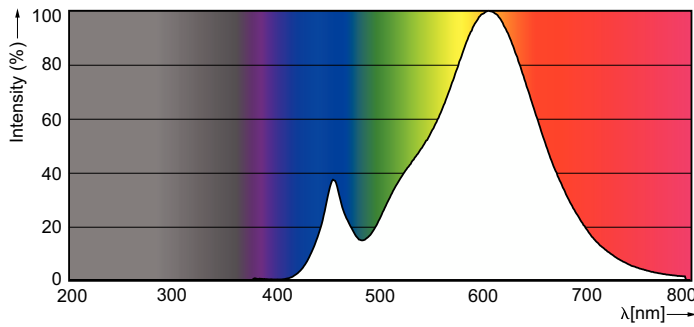

Photometric data

Spectral Power Distribution Colour