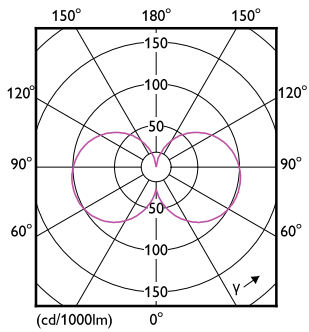

CorePro LED linear R7S 118mm 7.2-60W 830

Photometric data

LEDlinear CorePro 7,2W R7S 830-LDD

LEDlinear CorePro 7,2W R7S 830-POC

© 2022 Philips Lighting B.V. Page 11

LEDlinear CorePro 7,2W R7S 830-GUL