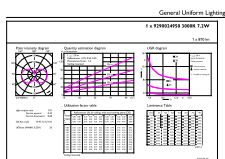

LEDlinear CorePro 7,2W R7S 830-LDD

LEDlinear CorePro 7,2W R7S 830-POC

© 2022 Philips Lighting B.V. Page 11

LEDlinear CorePro 7,2W R7S 830-GUL