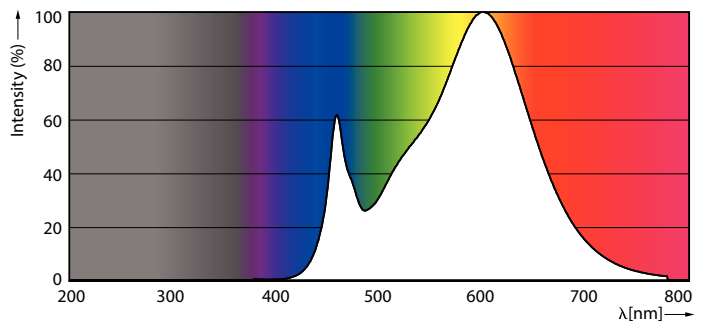

CorePro LED linear R7S 118mm 7.2-60W 830

Photometric data

LEDlinear CorePro 7,2W R7S 830-LDD

LEDlinear CorePro 7,2W R7S 830-POC

© 2022 Philips Lighting B.V. Page 11

LEDlinear CorePro 7,2W R7S 830-GUL