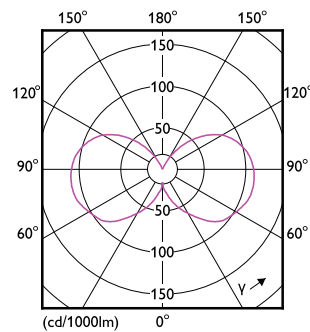

Dimensional drawing

CorePro LEDcapsule 3.2-40W ND G9 827

Product	D	C
CorePro LEDcapsule 3.2-40W ND G9 827	16.5 mm	54 mm

Photometric data

© 2022 Philips Lighting B.V. Page 11

LEDCapsule Core-Pro 3,2W G9 827-GUL