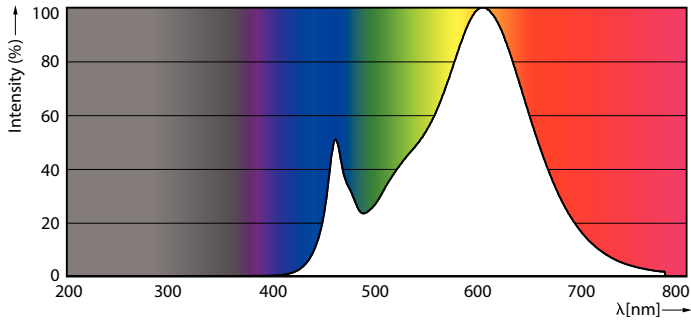

CorePro LEDcapsule MV

Photometric data

LEDcapsule CorePro 3,2W G9 827-POC