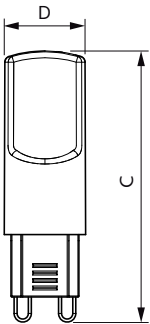

Dimensional drawing

CorePro LEDcapsule 3.2-40W ND G9 827

Product	D	C
CorePro LEDcapsule 3.2-40W ND G9 827	16.5 mm	54 mm

Photometric data

© 2022 Philips Lighting B.V. Page 11

LEDCapsule Core-Pro 3,2W G9 827-GUL