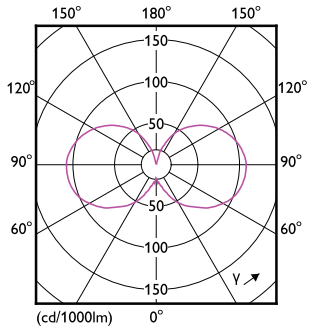

Målskitse

MAS LEDLusterDT2.5-25W E27 927 P45CL G

Product	D	C
MAS LEDLusterDT2.5-25W E27 927 P45CL G	45 mm	78 mm

Fotometriske data

Spectral Power Distribution Colour

General uniform lighting

MASTER GLASS LED kerter og -kroner

Fotometriske data

Light Distribution Diagram

Levetid

Life Expectancy Diagram

Lumen Maintenance Diagram