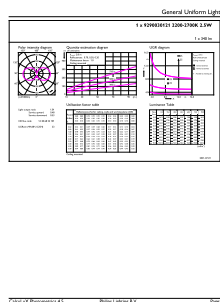

Målskitse

MAS LEDLusterDT2.5-25W E27 927 P45CL G

Product	D	C
MAS LEDLusterDT2.5-25W E27 927 P45CL G	45 mm	78 mm

Fotometriske data

Spectral Power Distribution Colour

General uniform lighting

MASTER GLASS LED kerter og -kroner

Fotometriske data

Light Distribution Diagram

Levetid

Life Expectancy Diagram

Lumen Maintenance Diagram