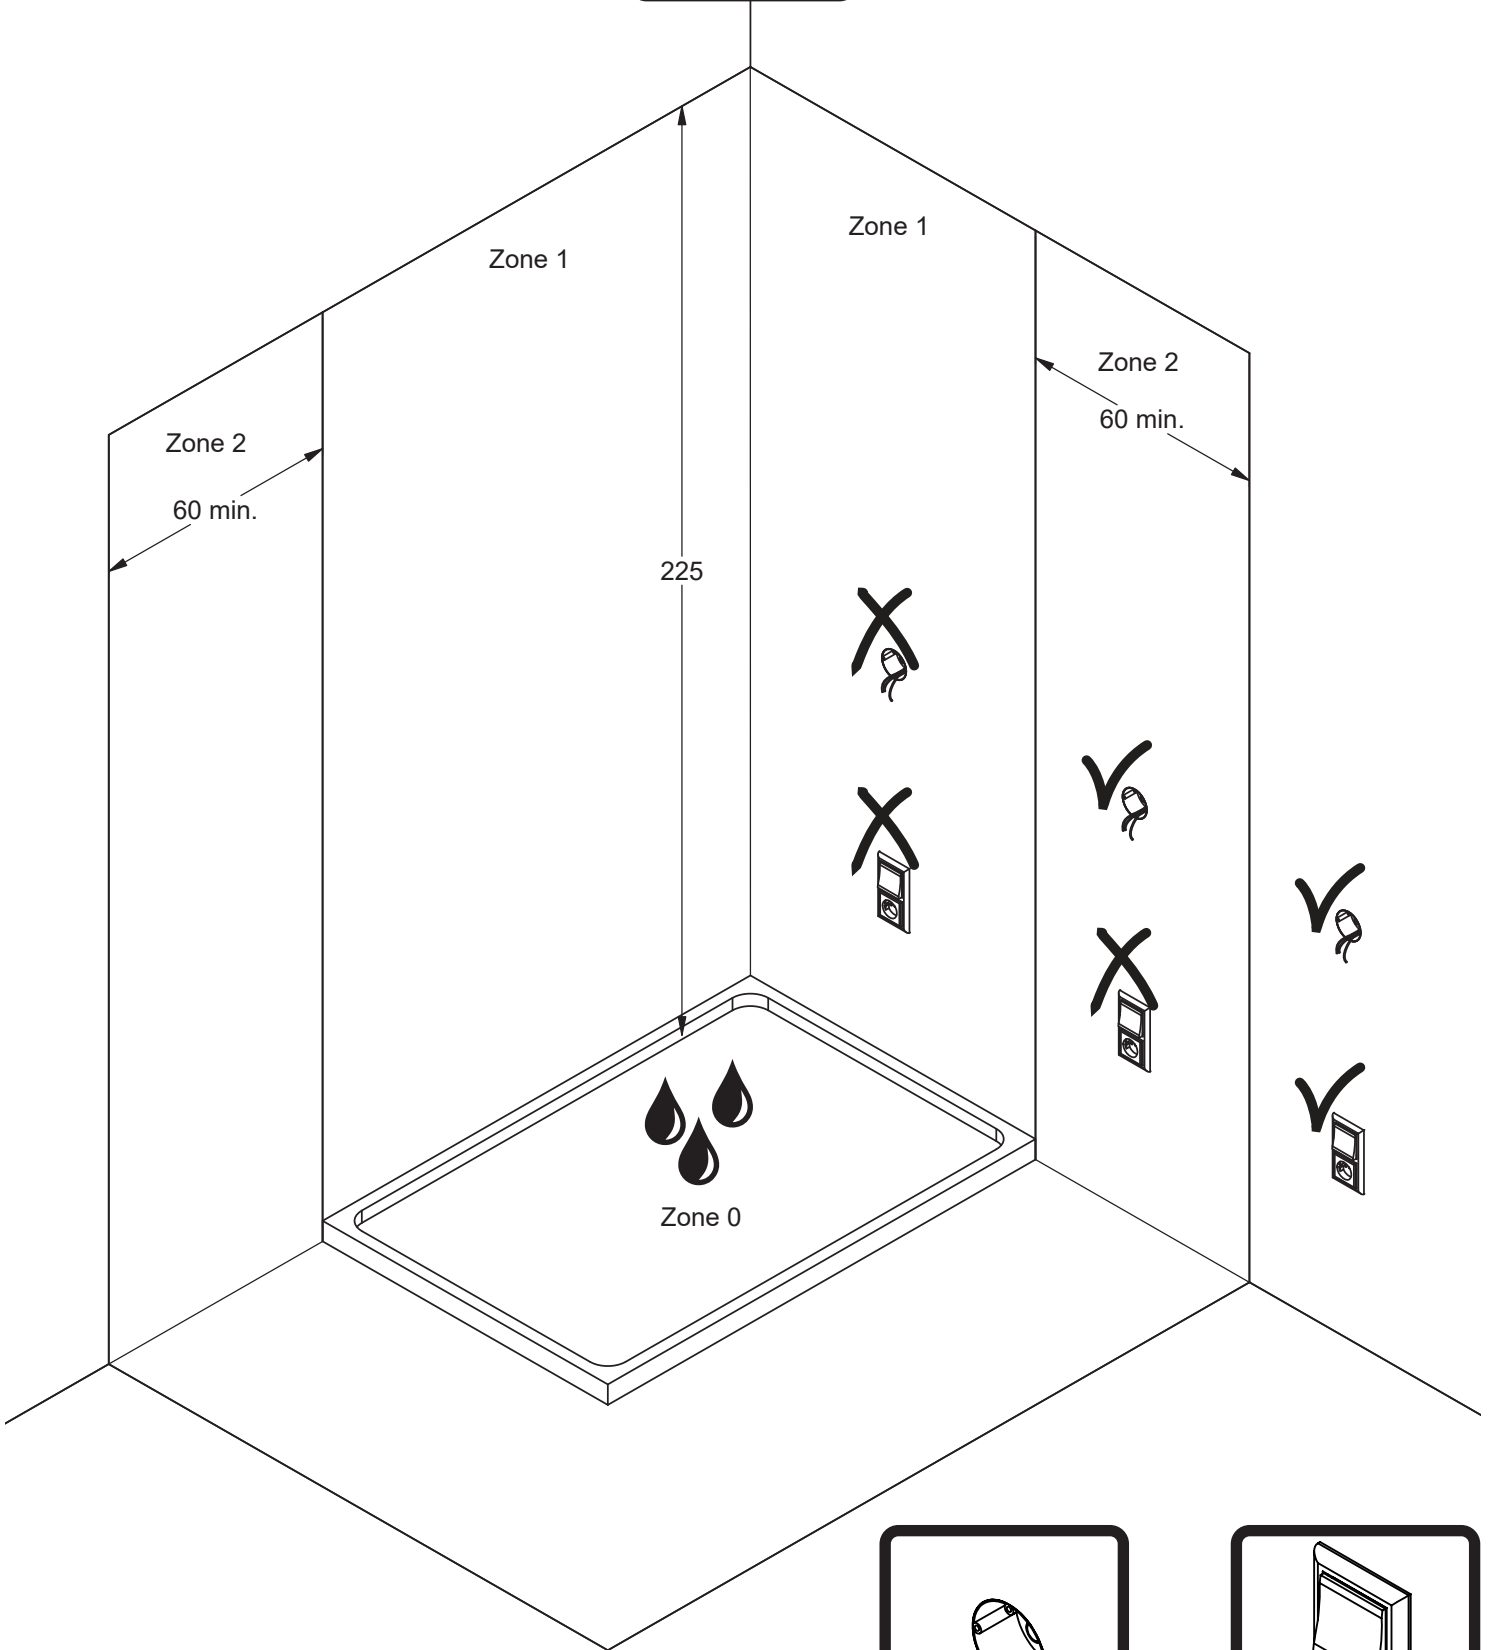

**DANSANI**  
DANISH BATHROOM DESIGN

# 2

2

1

- 1  Ø6
- 2  SILICONE
- 3 
- 4  SILICONE

3

**4A**

**4B**

**4C**