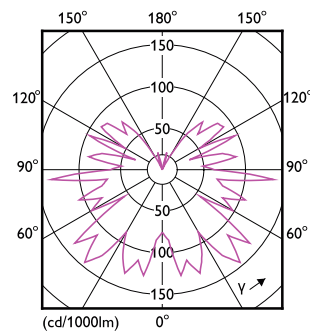

Dimensional drawing

MAS VLE LEDBulbD4-25W E27 ST64 GOLD SP G

Product	D	C
MAS VLE LEDBulbD4-25W E27 ST64 GOLD SP G	65 mm	143 mm

Photometric data

LEDbulb SLR 4W ST64 E27 818 Amber-POC

LEDbulb SLR ST64 4W E27 818 Amber-LDD

MASTER Value Decorative LED bulbs

Photometric data

Technical Parameters 43 Philips Lighting B.V. Page 10

LEDbulb SLR 4W ST64 E27 818 Amber-GUL

Lifetime

Life Expectancy Diagram

Lumen Maintenance Diagram