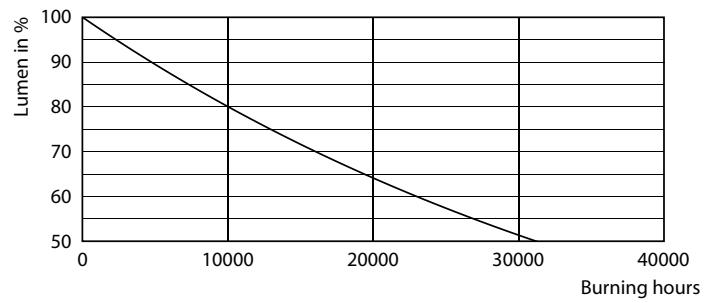

Lumen Maintenance Diagram