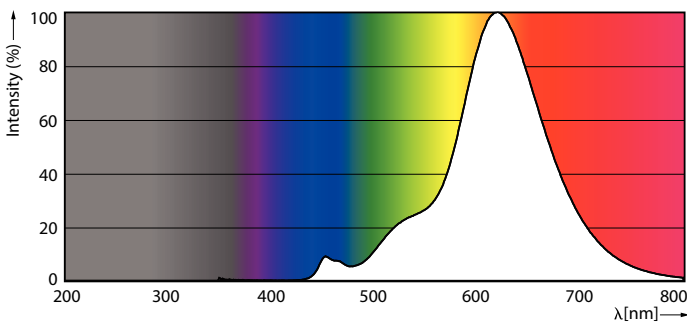

Photometric data

LEDbulb SLR 4W ST64 E27 818 Amber-POC