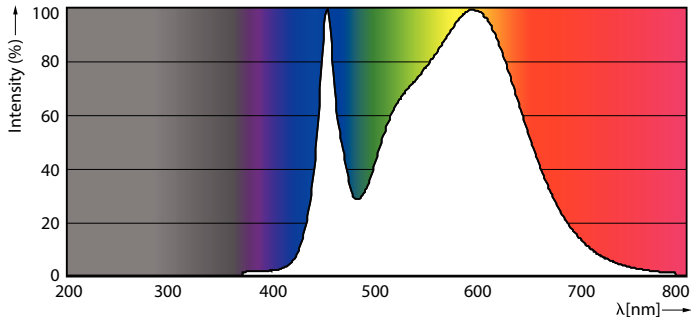

Product data

General information	
Cap-Base	G13 [Medium Bi-Pin Fluorescent]
CE mark	Yes
EU RoHS compliant	Yes
Nominal Lifetime (Nom)	60000 h
Switching Cycle	200000
Flux measurement reference	Sphere
Tier	MASTER Value
Light technical	
Color Code	840 [CCT of 4000K]
Beam Angle (Nom)	190 °
Luminous Flux (Nom)	3100 lm
Color Designation	Cool White (CW)
Correlated Color Temperature (Nom)	4000 K
Luminous Efficacy (rated) (Nom)	151 lm/W
Color Consistency	<6
Color Rendering Index (Nom)	80

Dimensional drawing

Product	D1	D2	A1	A2	A3
MASTER LEDtube VLE 1500mm HO 20.5W 840 T8	25.8 mm	28 mm	1498.8 mm	1505.9 mm	1513 mm

MASTER LEDtube VLE 1500mm HO 20.5W 840 T8

Photometric data

Light Distribution Diagram

General uniform lighting

MASTER Value LEDtube T8

Photometric data

Spectral Power Distribution Colour

Lifetime

LumenVsTc

FailureRate

LifetimeVsTc