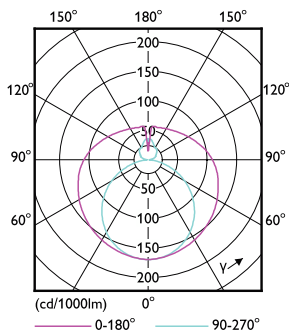

Product data

General information	
Cap-Base	G13 [Medium Bi-Pin Fluorescent]
CE mark	Yes
EU RoHS compliant	Yes
Nominal Lifetime (Nom)	60000 h
Switching Cycle	200000
Flux measurement reference	Sphere
Tier	MASTER Value
Light technical	
Color Code	840 [CCT of 4000K]
Beam Angle (Nom)	190 °
Luminous Flux (Nom)	3100 lm
Color Designation	Cool White (CW)
Correlated Color Temperature (Nom)	4000 K
Luminous Efficacy (rated) (Nom)	151 lm/W
Color Consistency	<6
Color Rendering Index (Nom)	80

MASTER Value LEDtube T8

Controls and dimming

Dimmable No

Mechanical and housing

Bulb Finish Frosted
 Bulb Material Glass
 Product Length 1500 mm
 Bulb Shape Tube, double-ended

Approval and application

Energy Efficiency Class D
 Energy Saving Product Yes
 Approval Marks RoHS compliance TUV CE marking KEMA Keur certificate
 Energy Consumption kWh/1000 h 21 kWh

Dimensional drawing

Product	D1	D2	A1	A2	A3
MASTER LEDtube VLE 1500mm HO 20.5W 840 T8	25.8 mm	28 mm	1498.8 mm	1505.9 mm	1513 mm

MASTER LEDtube VLE 1500mm HO 20.5W 840 T8

Photometric data

Light Distribution Diagram