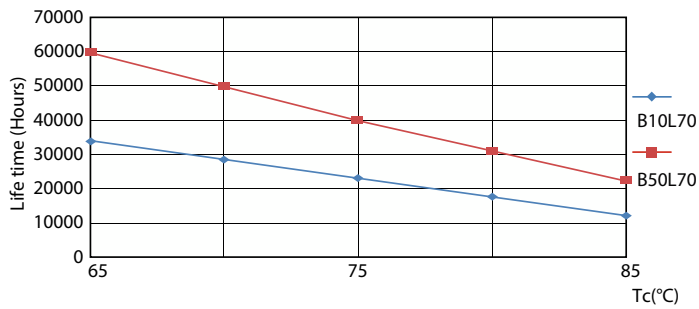

General uniform lighting

MASTER Value LEDtube T8

Photometric data

Spectral Power Distribution Colour

Lifetime

LumenVsTc

FailureRate

LifetimeVsTc