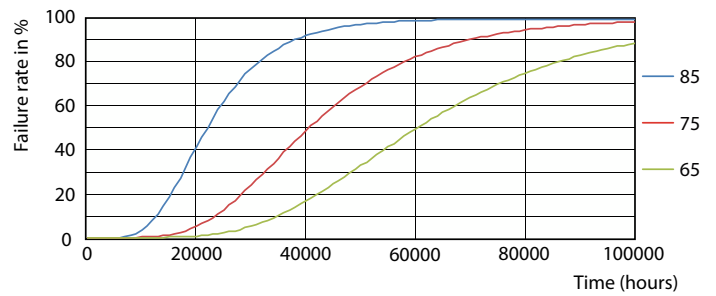

General uniform lighting

MASTER Value LEDtube T8

Photometric data

Spectral Power Distribution Colour

Lifetime

LumenVsTc

FailureRate

LifetimeVsTc