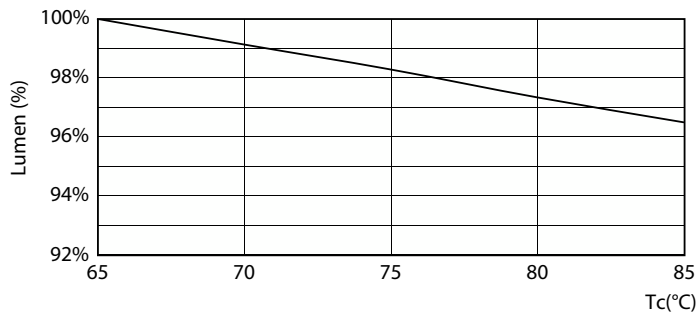

General uniform lighting

MASTER Value LEDtube T8

Photometric data

Spectral Power Distribution Colour

Lifetime

LumenVsTc

FailureRate

LifetimeVsTc