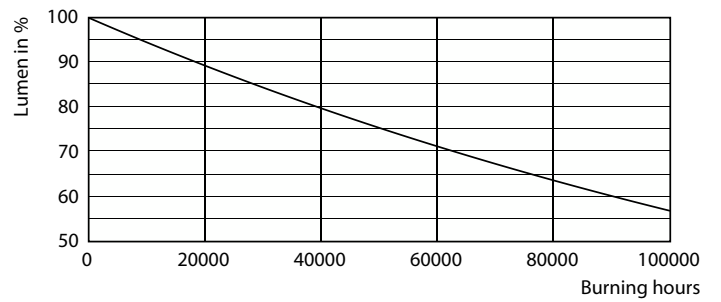

General uniform lighting

MASTER Value LEDtube T8

Photometric data

Spectral Power Distribution Colour

Lifetime

LumenVsTc

FailureRate

LifetimeVsTc