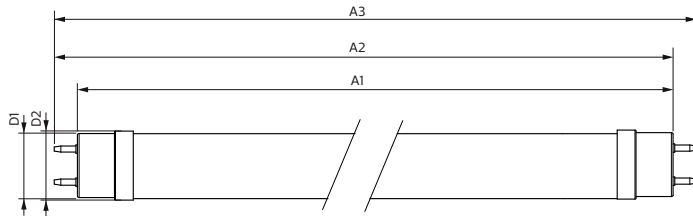

Product data

General information	
Cap-Base	G13 [Medium Bi-Pin Fluorescent]
CE mark	Yes
EU RoHS compliant	Yes
Nominal Lifetime (Nom)	60000 h
Switching Cycle	200000
Flux measurement reference	Sphere
Tier	MASTER Value
Light technical	
Color Code	840 [CCT of 4000K]
Beam Angle (Nom)	190 °
Luminous Flux (Nom)	3100 lm
Color Designation	Cool White (CW)
Correlated Color Temperature (Nom)	4000 K
Luminous Efficacy (rated) (Nom)	151 lm/W
Color Consistency	<6
Color Rendering Index (Nom)	80

MASTER Value LEDtube T8

Controls and dimming

Dimmable No

Mechanical and housing

Bulb Finish Frosted
 Bulb Material Glass
 Product Length 1500 mm
 Bulb Shape Tube, double-ended

Approval and application

Energy Efficiency Class D
 Energy Saving Product Yes
 Approval Marks RoHS compliance TUV CE marking KEMA Keur certificate
 Energy Consumption kWh/1000 h 21 kWh

Dimensional drawing

Product	D1	D2	A1	A2	A3
MASTER LEDtube VLE 1500mm HO 20.5W 840 T8	25.8 mm	28 mm	1498.8 mm	1505.9 mm	1513 mm

MASTER LEDtube VLE 1500mm HO 20.5W 840 T8

Photometric data

Light Distribution Diagram