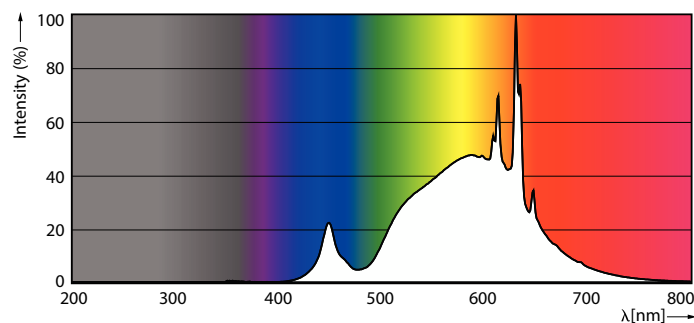

Product data

General information	
Cap-Base	E27 [E27]
CE mark	Yes
EU RoHS compliant	Yes
Nominal Lifetime (Nom)	50000 h
Switching Cycle	50000X
Flux measurement reference	Sphere
Tier	MASTER

Light technical	
Color Code	830 [CCT of 3000K]
Luminous Flux (Nom)	1535 lm
Color Designation	White (WH)
Correlated Color Temperature (Nom)	3000 K
Luminous Efficacy (rated) (Nom)	210 lm/W
Color Consistency	<6
Color Rendering Index (Nom)	80

Dimensional drawing

MAS LEDBulbND7.3-100WE27830 A70 FRG UE

Product	D	C
MAS LEDBulbND7.3-100WE27830 A70 FRG UE	70 mm	127 mm

Photometric data

Spectral Power Distribution Colour

General uniform lighting

MASTER UltraEfficient LED bulb