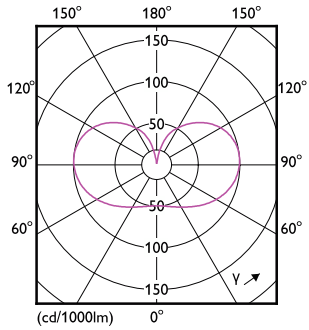

Dimensional drawing

MAS LEDBulbND7.3-100WE27830 A70 FRG UE

Product	D	C
MAS LEDBulbND7.3-100WE27830 A70 FRG UE	70 mm	127 mm

Photometric data

Spectral Power Distribution Colour

General uniform lighting

MASTER UltraEfficient LED bulb

Photometric data

Light Distribution Diagram

Lifetime

Life Expectancy Diagram

Lumen Maintenance Diagram