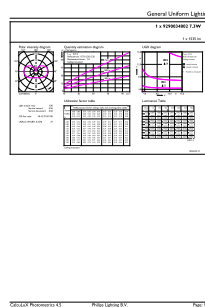

Dimensional drawing

MAS LEDBulbND7.3-100WE27830 A70 FRG UE

Product	D	C
MAS LEDBulbND7.3-100WE27830 A70 FRG UE	70 mm	127 mm

Photometric data

Spectral Power Distribution Colour

General uniform lighting

MASTER UltraEfficient LED bulb

Photometric data

Light Distribution Diagram

Lifetime

Life Expectancy Diagram

Lumen Maintenance Diagram