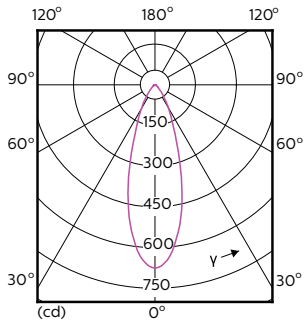

MASTER LEDspot ExpertColor MV

Fotometriske data

MASTER LEDspot ExpertColor MV 35W GU10 930 36D