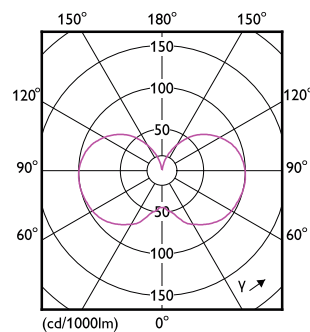

## Målskitse

MAS LEDBulb DT10.5-100W E27 927A60 FR G

Product	D	C
MAS LEDBulb DT10.5-100W E27 927A60 FR G	60 mm	108 mm

## Fotometriske data

Spectral Power Distribution Colour

LEDbulb MAS SLR A60 10,5W E27 927 FR-LDD