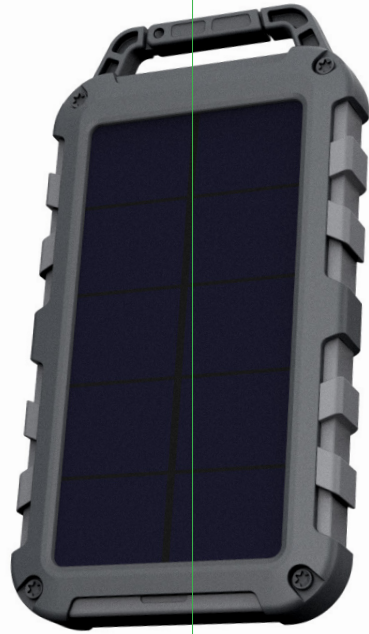

FUEL SERIES - Next gen power

1

- 10.000mAh Li-Polymer
- 126x71x15mm
- 289g
- Output:** 1x USB-C Power Delivery 20W (5V/3A, 9V/2.2A, 12V/1.5A)
2x USB QC 3.0 (5V/3A, 9V/2A, 12V/1.5A)
- Input:** USB-C Power Delivery 18W (5V/3A, 9V/2A, 12V/1.5A)
- Total output:** 20W
- USB to USB-C cable and manual

SUNPOWER®
SOLAR PANEL

CARABINER
HOOK

2X USB + 1XUSB-C
OUTPUTS

POWERFUL
FLASHLIGHT

IMPACT RESISTANT
BUMPERS

POWER
BUTTON

2

3