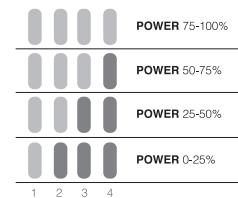

7

POWER
BUTTON

FLASHLIGHT ON/OFF:
Long click (5 seconds) on button

INDICATOR LEFT:
TURNS RED WHEN
CHARGING WITH SOLAR

LIGHT ON LIGHT OFF

FUEL SERIES - Next gen power