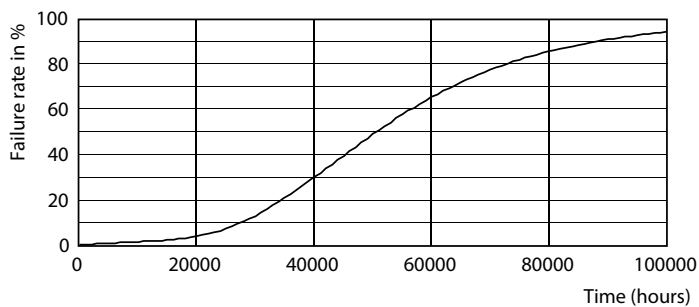

Levetid

Life Expectancy Diagram