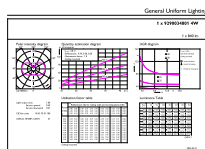

Målskitse

MAS LEDBulbND4-60W E27 840 A60 FR G UE

Product	D	C
MAS LEDBulbND4-60W E27 840 A60 FR G UE	60 mm	105 mm

Fotometriske data

General uniform lighting

Light Distribution Diagram

MASTER UltraEfficient LED-pære

Fotometriske data

Spectral Power Distribution Colour

Levetid

Life Expectancy Diagram

Lumen Maintenance Diagram