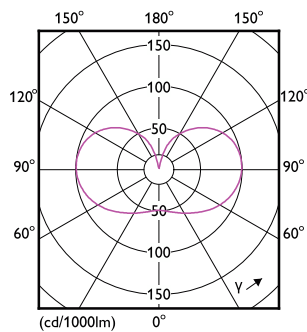

Målskitse

MAS LEDBulbND4-60W E27 840 A60 FR G UE

Product	D	C
MAS LEDBulbND4-60W E27 840 A60 FR G UE	60 mm	105 mm

Fotometriske data

General uniform lighting

Light Distribution Diagram

MASTER UltraEfficient LED-pære

Fotometriske data

Spectral Power Distribution Colour

Levetid

Life Expectancy Diagram

Lumen Maintenance Diagram