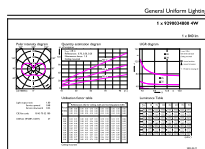

## Fotometriske data

General uniform lighting

Light Distribution Diagram