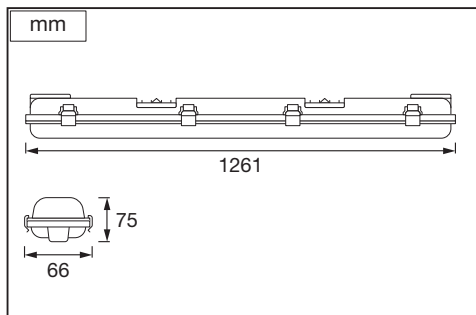

 **WIFI**

 **LEDVANCE**

SMART⁺ WIFI SUBMARINE

	EAN	W	lm	K	IP	⊖ (°C)	V~	mA	Hz	DF	
SMART WIFI SUBMARINE 120CM 1X18W TW	4058075576353	18	1900	2700- 6500	65	-20...+35	220-240	137	50/60	>0.8	1.15 kg

5

	X (mm)	Y (mm)
SUBMARINE 120CM 1X18W TW	254 +/-35	24 +/- 2

6

7

“click”

“click”

90°

(b)

8

T8 (18W, 36W, 58W)

G13 LED only

90°

SUBMARINE 120CM 1X18W TW	220-240V / 50/60Hz
	SMARTWF LEDTUBE T8EM 1200 18W 865TW

	EAN	This product contains a light source of energy efficiency class	Contained Light Source
SMART WIFI SUBMARINE 120CM 1X18W TW	4058075576353	E	