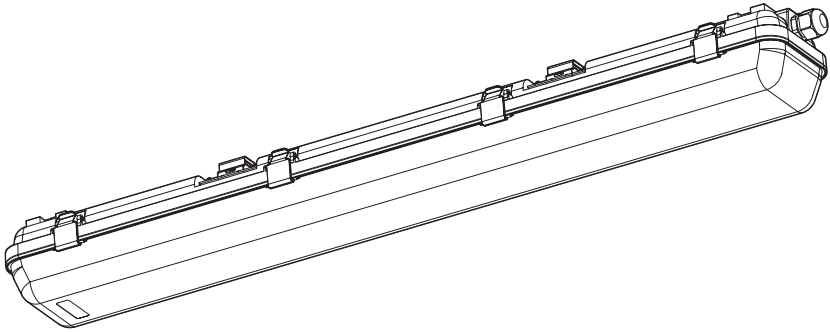

 **WIFI**

 **LEDVANCE**

SMART⁺ WIFI SUBMARINE

	EAN	W	lm	K	IP	⊖ (°C)	V~	mA	Hz	DF	
SMART WIFI SUBMARINE 120CM 1X18W TW	4058075576353	18	1900	2700- 6500	65	-20...+35	220-240	137	50/60	>0.8	1.15 kg

5

	X (mm)	Y (mm)
SUBMARINE 120CM 1X18W TW	254 +/-35	24 +/- 2

6

7

“click”

“click”

90°

(b)

8

T8 (18W, 36W, 58W)

G13 LED only

90°

SUBMARINE 120CM 1X18W TW	220-240V / 50/60Hz
	SMARTWF LEDTUBE T8EM 1200 18W 865TW

	EAN	This product contains a light source of energy efficiency class	Contained Light Source
SMART WIFI SUBMARINE 120CM 1X18W TW	4058075576353	E	