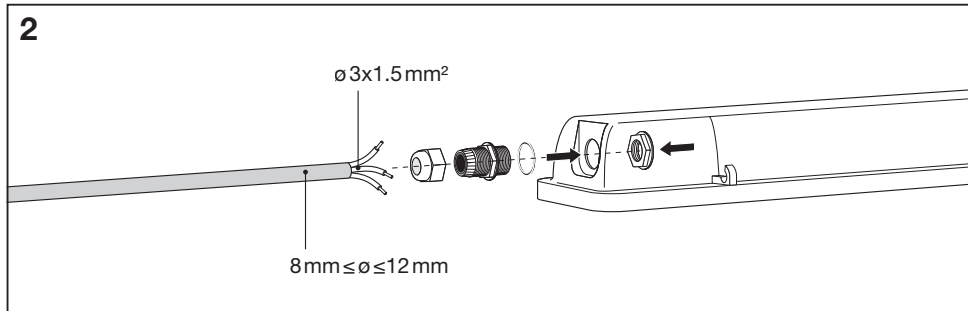

 **WIFI**

 **LEDVANCE**

SMART⁺ WIFI SUBMARINE

	EAN	W	lm	K	IP	⊖ (°C)	V~	mA	Hz	DF	
SMART WIFI SUBMARINE 120CM 1X18W TW	4058075576353	18	1900	2700- 6500	65	-20...+35	220-240	137	50/60	>0.8	1.15 kg

5

	X (mm)	Y (mm)
SUBMARINE 120CM 1X18W TW	254 +/-35	24 +/- 2

6

7

“click”

“click”

90°

(b)

8

T8 (18W, 36W, 58W)

G13 LED only

90°

SUBMARINE 120CM 1X18W TW	220-240V / 50/60Hz
	SMARTWF LEDTUBE T8EM 1200 18W 865TW

	EAN	This product contains a light source of energy efficiency class	Contained Light Source
SMART WIFI SUBMARINE 120CM 1X18W TW	4058075576353	E	