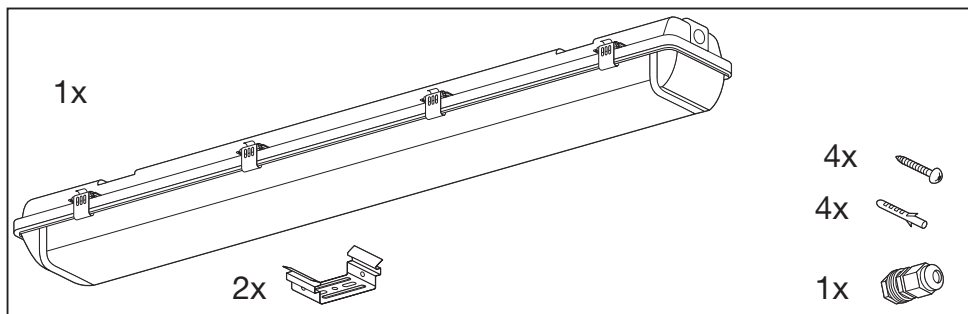

 **WIFI**

 **LEDVANCE**

SMART⁺ WIFI SUBMARINE

	EAN	W	lm	K	IP	⊖ (°C)	V~	mA	Hz	DF	
SMART WIFI SUBMARINE 120CM 1X18W TW	4058075576353	18	1900	2700- 6500	65	-20...+35	220-240	137	50/60	>0.8	1.15 kg

5

	X (mm)	Y (mm)
SUBMARINE 120CM 1X18W TW	254 +/-35	24 +/- 2

6

7

“click”

“click”

90°

(b)

8

T8 (18W, 36W, 58W)

G13 LED only

90°

SUBMARINE 120CM 1X18W TW	220-240V / 50/60Hz
	SMARTWF LEDTUBE T8EM 1200 18W 865TW

	EAN	This product contains a light source of energy efficiency class	Contained Light Source
SMART WIFI SUBMARINE 120CM 1X18W TW	4058075576353	E	