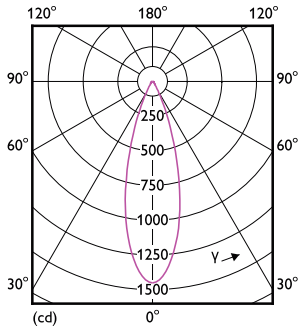

Målskitse

MASTER LED ExpertColor 6.7-35W MR16 930 36D

Product	D	C
MASTER LED ExpertColor 6.7-35W MR16 930 36D	50,5 mm	46 mm

Fotometriske data

LEDspots MAS IC 6,7W MR16 GU5,3 930 60D-POC

LEDspots MAS IC 6,7W MR16 GU5,3 930 36D-ADL

MASTER LED-spot ExpertColor LV

Fotometriske data

LEDspots MAS IC 6,7W MR16 GU5,3 930 36D-LDD

Levetid

Life Expectancy Diagram

Lumen Maintenance Diagram