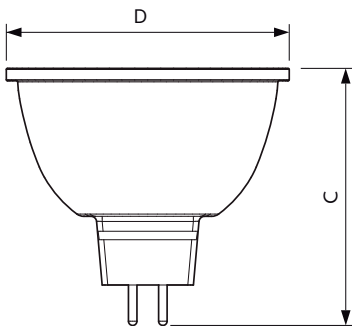

Målskitse

MASTER LED ExpertColor 6.7-35W MR16 930 36D

Product	D	C
MASTER LED ExpertColor 6.7-35W MR16 930 36D	50,5 mm	46 mm

Fotometriske data

LEDspots MAS IC 6,7W MR16 GU5,3 930 60D-POC

LEDspots MAS IC 6,7W MR16 GU5,3 930 36D-ADL