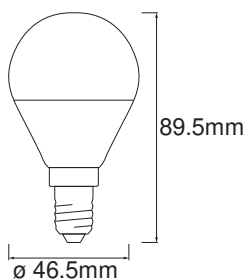

Photometrical data

Light color (designation)	Tunable White
Lumen main.fact.at end of nom.life time	0.70
Standard deviation of color matching	≤ 6 sdcn
Nominal luminous flux	470 lm
Luminous flux	470 lm
Luminous efficacy	95 lm/W
Adjustable color temperature	2700...6500 K
Color temperature	2700...6500 K
Color rendering index Ra	80
Flickering metric (Pst LM)	1.0
Stroboscope effect metric (SVM)	0.9

Light technical data

Beam angle	180 °
Starting time	< 0.5 s

Dimensions & Weight

Product weight	32.00 g
Diameter	46.50 mm
Length	89.50 mm
Width	46.50 mm
Height	46.50 mm
Outer bulb [PICOS]	P46

Lifespan

Lifespan	20000 h
Lumen maintenance at end of serv	0.70