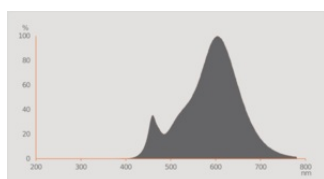

**Photometrical data**

Light color (designation)	Tunable White
Lumen main.fact.at end of nom.life time	0.70
Standard deviation of color matching	$\leq 6$ sdcn
Nominal luminous flux	470 lm
Luminous flux	470 lm
Luminous efficacy	95 lm/W
Adjustable color temperature	2700...6500 K
Color temperature	2700...6500 K
Color rendering index Ra	80
Flickering metric (Pst LM)	1.0
Stroboscope effect metric (SVM)	0.9

**Light technical data**

Beam angle	200 °
------------	-------

**Dimensions & Weight**

Product weight	32.00 g
Diameter	37.50 mm
Length	107.00 mm
Width	37.50 mm
Height	37.50 mm
Outer bulb [PICOS]	B40