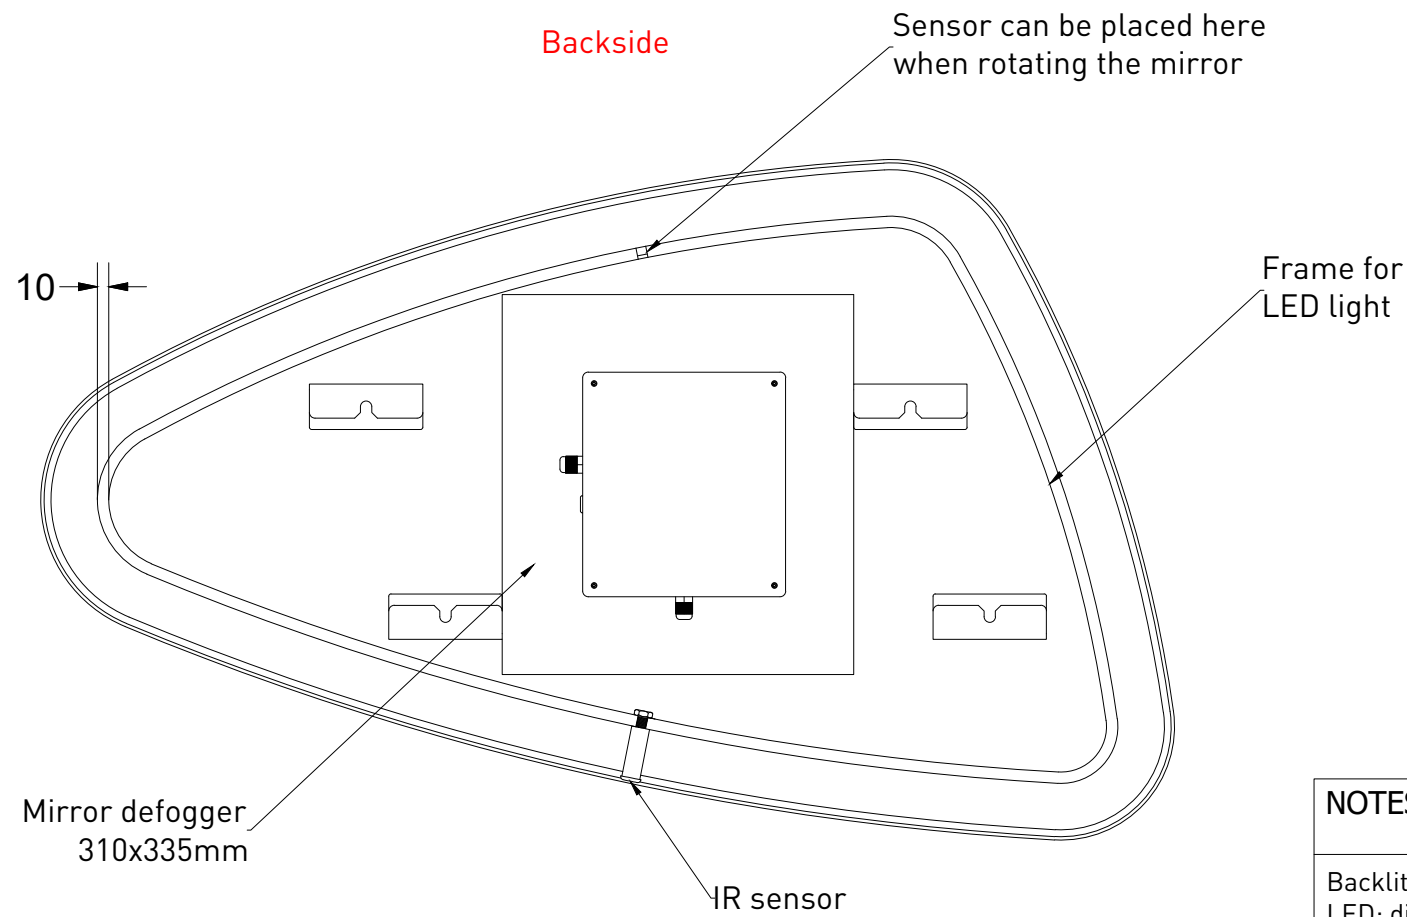

Two different hanging possibilities

NOTES	DRAWING TITLE	SP 23 links 100	
	Backlit mirror LED: dimmable 3000 K - 6000 K 25 W Mirror defogger: 23 W	SANIBELL	
		Drawn	Gaga Kaur
		Date	10/05/2022
		Units	mm
<small>All achieved (originals of) results (such as designs, design sketches, concepts, advice, working drawings, illustrations, photos, prototypes, molds, prototypes, (partial) products, presentations and other materials or (electronic) files, etc.) remain the property of Sanibell, whether or not they have been made available to third parties. All resulting intellectual property rights - including patent, trademark, drawing or design rights and copyright - on the results of the proposal belong to Sanibell.</small>			