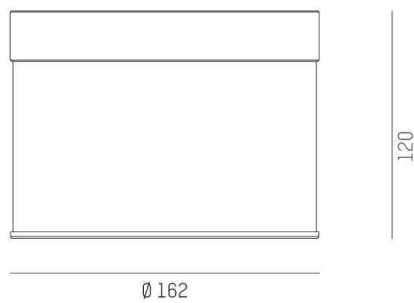

**DARK NIGHT LGP**

**706-01003554906d**

DARK NIGHT LGP SDI SURFACE MOUNTED CEILING LUMINAIRE made of aluminium, black, similar to RAL 9005, decor black, high-efficiently vacuum deposited aluminium reflector white, beam 40°, light output direct / indirect, UGR <19, with converter, max. 700mA, dimmability: DALI, IP20 separately dimmable

**DRAWING**

**TECHNICAL DETAILS**

System perform. [W]	40
Bulb type	LED
Luminous flux [lm]	2840
Current sec. [mA]	700
Colour temp. [K]	3000K
CRI	PREMIUM>90
UGR	<19
Optics	vacuum deposited aluminium reflector
Designer	INHOUSE
Converter	with converter
Light output	direct / indirect
Beam angle [°]	40°
Voltage [V]	220-240V 50/60Hz
Material	aluminium
Height [mm]	120
Diameter [mm]	162
IP protection class	IP20
Voltage class	protection cl. I
Shock resistance	IK02
Net weight [kg]	1,31
Colour lamp	black
RAL	9005
Colour of glass/shade	white
Colour decor	black
EAN-Number	9010506233261
Lifetime [h]	L80 B10 50 000
Energy efficiency cl.	E
No. of luminaires B16A	50

**LIGHT DISTRIBUTION CURVE**

The values are rated values. Power and luminous flux are initially subject to a tolerance of +/- 10%. Colour temperature tolerance: +/- 150 K. The values apply to an ambient temperature of 25°C unless otherwise specified.