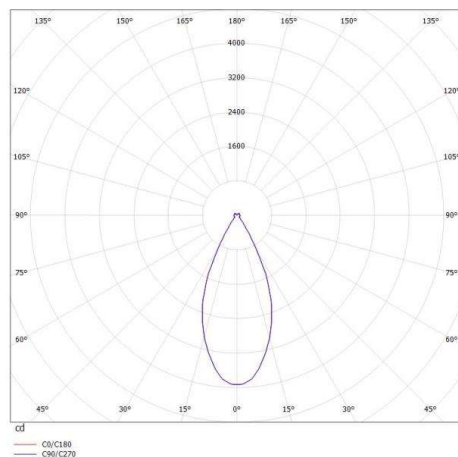

**DARK NIGHT LGP**

**706-01003554906d**

DARK NIGHT LGP SDI SURFACE MOUNTED CEILING LUMINAIRE made of aluminium, black, similar to RAL 9005, decor black, high-efficiently vacuum deposited aluminium reflector white, beam 40°, light output direct / indirect, UGR <19, with converter, max. 700mA, dimmability: DALI, IP20 separately dimmable

**DRAWING**

**TECHNICAL DETAILS**

System perform. [W]	40
Bulb type	LED
Luminous flux [lm]	2840
Current sec. [mA]	700
Colour temp. [K]	3000K
CRI	PREMIUM>90
UGR	<19
Optics	vacuum deposited aluminium reflector
Designer	INHOUSE
Converter	with converter
Light output	direct / indirect
Beam angle [°]	40°
Voltage [V]	220-240V 50/60Hz
Material	aluminium
Height [mm]	120
Diameter [mm]	162
IP protection class	IP20
Voltage class	protection cl. I
Shock resistance	IK02
Net weight [kg]	1,31
Colour lamp	black
RAL	9005
Colour of glass/shade	white
Colour decor	black
EAN-Number	9010506233261
Lifetime [h]	L80 B10 50 000
Energy efficiency cl.	E
No. of luminaires B16A	50

**LIGHT DISTRIBUTION CURVE**

The values are rated values. Power and luminous flux are initially subject to a tolerance of +/- 10%. Colour temperature tolerance: +/- 150 K. The values apply to an ambient temperature of 25°C unless otherwise specified.