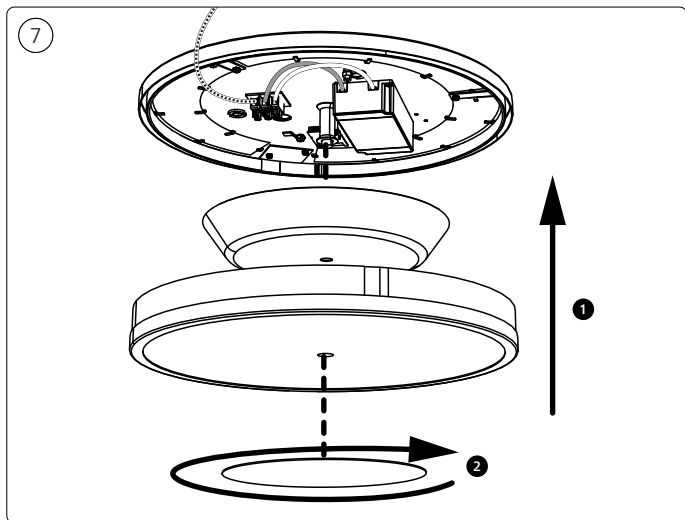

NL

Signify
I.B.R.S. / C.C.R.I. Numéro 10461
5600 VB Eindhoven,
the Netherlands
☎00800-74454775

© 2022 Signify Holding
All rights reserved

www.philips-hue.com

4404 029 05265

Last update: 01/2022

929003055201 Being Hue ceiling lamp aluminium