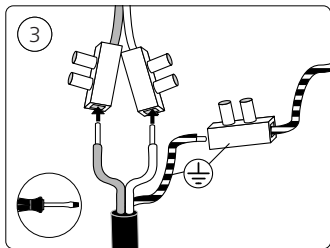

NL

Signify
I.B.R.S. / C.C.R.I. Numéro 10461
5600 VB Eindhoven,
the Netherlands
☎00800-74454775

© 2022 Signify Holding
All rights reserved

www.philips-hue.com

4404 029 05265

Last update: 01/2022

929003055201 Being Hue ceiling lamp aluminium