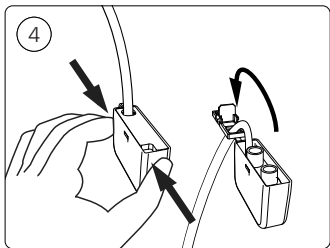

NL

Signify
I.B.R.S. / C.C.R.I. Numéro 10461
5600 VB Eindhoven,
the Netherlands
☎00800-74454775

© 2022 Signify Holding
All rights reserved

www.philips-hue.com

4404 029 05265

Last update: 01/2022

929003055201 Being Hue ceiling lamp aluminium