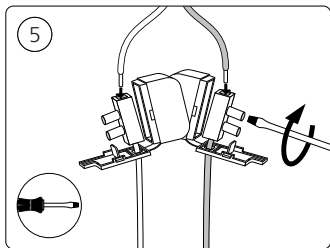

NL

Signify
I.B.R.S. / C.C.R.I. Numéro 10461
5600 VB Eindhoven,
the Netherlands
☎00800-74454775

© 2022 Signify Holding
All rights reserved

www.philips-hue.com

4404 029 05265

Last update: 01/2022

929003055201 Being Hue ceiling lamp aluminium