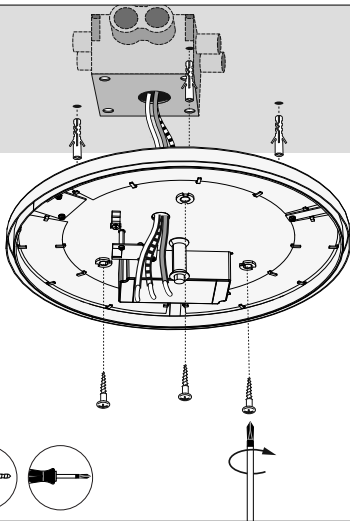

NL

Signify
I.B.R.S. / C.C.R.I. Numéro 10461
5600 VB Eindhoven,
the Netherlands
☎00800-74454775

© 2022 Signify Holding
All rights reserved

www.philips-hue.com

4404 029 05265

Last update: 01/2022

929003055201 Being Hue ceiling lamp aluminium