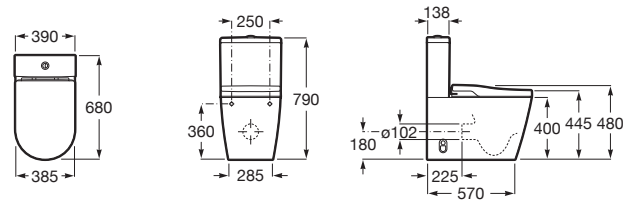

INSPIRA

In-Wash® - Back to wall Rimless vitreous china close-coupled smart toilet with dual outlet. Needs power supply.

DIMENSIONS

| | |
|--------|--------|
| Length | 390 mm |
| Width | 680 mm |
| Height | 790 mm |

COLOURS AND FINISHES

TECHNICAL DRAWINGS

FEATURES

Air dryer temperature levels: 40°, 50°, 60°, OFF

Back to wall

Cleaning function

Control panel: Fixed, Remote control

Elbow included

Rim type: Rimless

Shape: Round

Silent mode

Smart Toilet type: In-Wash®

User detection

Water inlet position: Back inlet

Water pressure (Mpa): 0.05 - 0.9

Water temperature levels: 33°, 36°, 39°, OFF