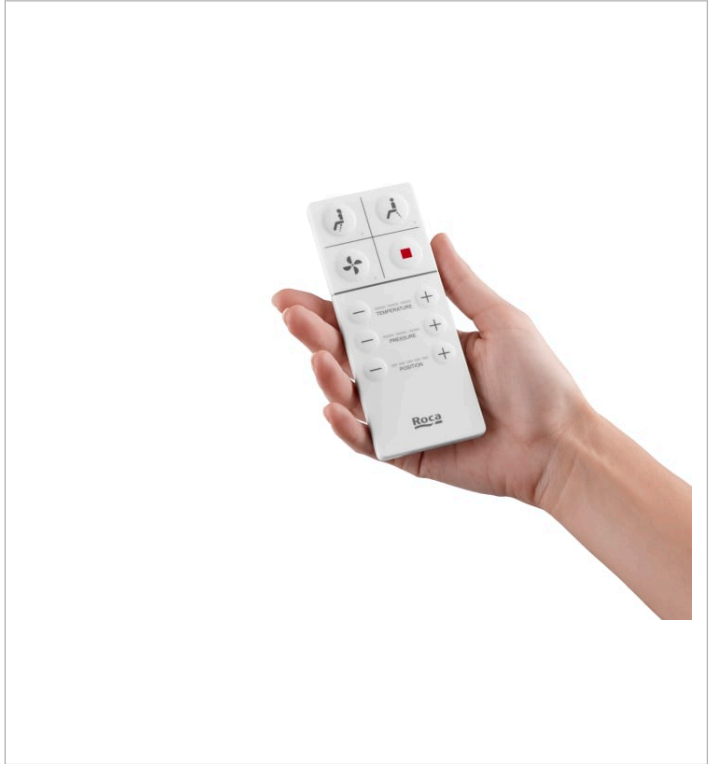

INSPIRA

In-Wash® - Back to wall Rimless vitreous china close-coupled smart toilet with dual outlet. Needs power supply.

DIMENSIONS

| | |
|--------|--------|
| Length | 390 mm |
| Width | 680 mm |
| Height | 790 mm |

COLOURS AND FINISHES

TECHNICAL DRAWINGS

FEATURES

Air dryer temperature levels: 40°, 50°, 60°, OFF

Back to wall

Cleaning function

Control panel: Fixed, Remote control

Elbow included

Self-cleaning nozzle

SoftClose® system

Water intensity control

Water temperature control

Inspira

Three shapes, multiple combinations, ample possibilities. This vitreous china and furniture collection, with 3 design lines - Round (round), Soft (with soft angles) and Square (square)-, which can be perfectly combined, will bring life to bathroom spaces in any style.