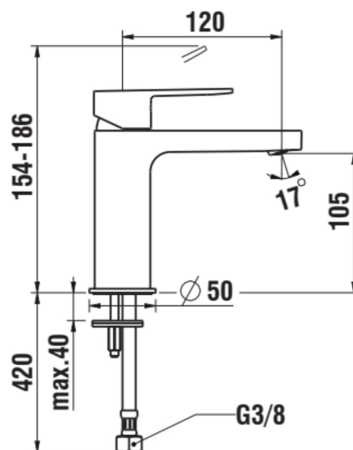

NEJA

Washbasin mixer, spout 120 mm, without pop-up waste

Acoustic level (dB) : Group 1 (Up to 20 dB)

Aerator type : Honeycomb PCA

Application : Basin

Faucet type : Single-lever

Faucet type : Single-lever

Finish : Chrome

Fixed spout

Flow rate (l/min - 3 bar) : 5.7

Handle position : Top

Installation type : Deck-mounted

Net weight (kg) : 1.58

Spout length (mm) : 120

Spout position : Central

Type of cartridge : Ceramic headwork

Waste not included

Waste type : Waste not included

Water connection diameter : 3/8"

TECHNICAL DRAWINGS

NEJA

NEJA stands for clear, straight lines that nevertheless contrast with its natural curves. A perfectly formed design language for every taste, compatible with very different bathroom styles.