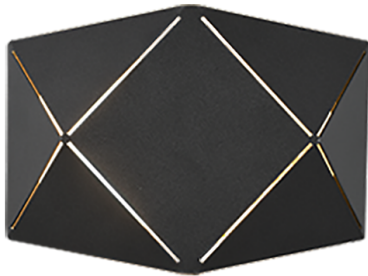

Wall lamp

ZANDOR – 223510132

incl. 1x LED, 6,5W · 1x 700lm, 3000K

- **Wallmounting**
- **Not suitable for external dimmer**
- **IP20**

Material construction

Metal - Black mat

Product dimensions

Width: 18cm
Height: 13cm
Weight: 0,415kg

Technical data

Light source: LED – LED (integrated)
Watt: 6,5W
Lumen: 1x 700lm
Kelvin: 3000K
Color rendering (CRI): > 80 CRI
Lifetime: 30000H
Switching cycles: 15000x ON/OFF

Support & Download Links

[Manual](#)
[Drawing](#)
[Declaration of conformity](#)
[Safety notes](#)
[Warranty Statement](#)