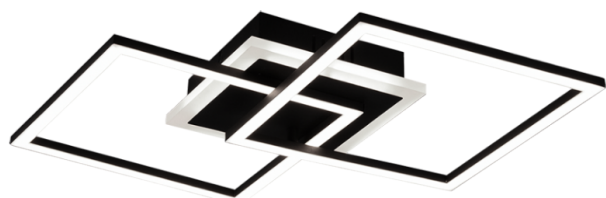

Ceiling lamp

VENIDA – R62793132

incl. 1x SMD LED, 25W · 1x 3000lm, 3000K

- Dimmable via switch
- Not suitable for external dimmer
- Wall- & ceiling mounting
- Memory function
- IP20

Material construction

Metal - Black mat

Product dimensions

Width: 57cm
Height: 7cm
Depth: 35cm
Weight: 1,06kg

Technical data

Light source: SMD – LED (integrated)
Watt: 25W
Lumen: 1x 3000lm
Kelvin: 3000K
Color rendering (CRI): > 80 CRI
Lifetime: 25000H
Switching cycles: 15000x ON/OFF