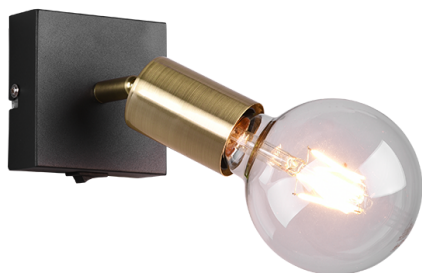

Spot

## VANNES – R80181708

excl. 1x E27 · max. 10W

- **Switch**
- **Wallmounting**
- **IP20**
- **Lamp(s) not included**

Less is more! The luminaires of the VANNES series impress with their simple and timeless design. With the matching filament lamps, the modern living style is ideally complemented and rounded off. Correctly positioned, the luminaire ensures optimum lighting conditions in every part of your home. Be sure to choose the right colour when selecting the light source. In combination with matt brass and black, transparent and smoke-coloured lamps are particularly effective. The use of an LED light source is recommended for energy-saving lighting. These are an excellent alternative to conventional halogen lamps and represent a high quality of light together with energy savings of up to 80%. With LED lighting, you also benefit from a long service life and low heat generation, while at the same time protecting the environment.

### Material construction

Metal · Brass mat

### Product dimensions

Width: 9cm  
Height: 11cm  
Weight: 0,545kg