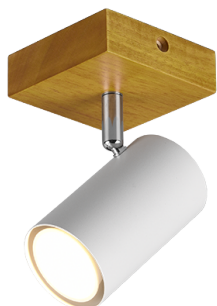

Spot

## MARLEY – 812400131

excl. 1x GU10 · max. 15W

- **Wall- & ceiling mounting**
- **Lamp(s) not included**

Perfect and variable lighting! The MARLEY spots are not only practical in form and function, but, most of all, one thing: minimalist! The individual spotlight is discreet in design and impresses with its high-quality finish. It is freely adjustable and can be individually aligned as desired. Whether in the kitchen, hallway or living area: the MARLEY spotlight is versatile and can be easily combined with various furnishing styles. The modern combination of wood and metal in matt white ensures cosiness and is fully in line with the trend. The use of an LED light source is recommended for energy-saving lighting. These are an excellent alternative to conventional halogen lamps and represent a high quality of light together with energy savings of up to 80%. With LED lighting, you also benefit from a long service life and low heat generation, while at the same time protecting the environment.

### Material construction

Metal · White mat

### Product dimensions

Width: 9cm  
Height: 16cm  
Depth: 12cm  
Weight: 0,33kg