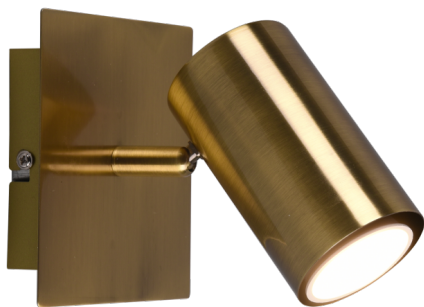

Spot

MARLEY – 802400104

excl. 1x GU10 · max. 25W

- **Wall- & ceiling mounting**
- **IP20**
- **Lamp(s) not included**

Perfect and variable lighting! The MARLEY spots are not only practical in form and function, but, most of all, one thing: minimalist! The luminaire is discreet in design and stands out with its high-quality workmanship. The spotlight is freely adjustable and can be individually aligned as desired. Whether in the kitchen, hallway or living area: the MARLEY is versatile and can be easily combined with various furnishing styles. In antique brass, the luminaire sets modern colour accents, perfectly rounding off your furnishing concept. The use of an LED light source is recommended for energy-saving lighting. These are an excellent alternative to conventional halogen lamps and represent a high quality of light together with energy savings of up to 80%. With LED lighting, you also benefit from a long service life and low heat generation, while at the same time protecting the environment.

Material construction

Metal · Old brass

Product dimensions

Width: 12cm
Height: 15cm
Depth: 12cm
Weight: 0,37kg

Technical data

Light source: excl. 1x GU10 · max. 25W

operating voltage: 230V ~ 50Hz
Protection grade: 1
IP classification: IP20

Support & Download Links

[Manual](#)
[Drawing](#)
[Declaration of conformity](#)
[Safety notes](#)

Dealer information

EAN Code: 4017807490534
Customs number: 94051990900

Packaging dimensions & weight

Quantities: 1
Width: 15cm
Height: 13,5cm
Depth: 13cm
Weight: 0,460kg