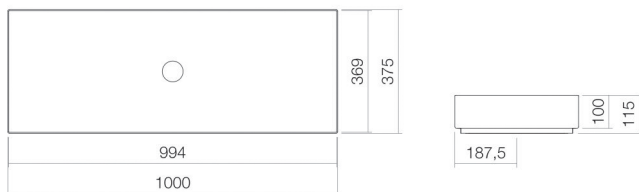

Technical factsheet

Sit-on basin

AB.ME1000

ME series (Metaphor)

Item Number:

3214000000

Characteristics

Model description	AB.ME1000
Item Number	3214000000
Material basin	glazed steel white
Coating	ProShield
Dimensions	w/h/d 1000 mm/115 mm/375 mm
Form	rectangular
Hole	without tap hole
Overflow	without overflow
Net weight	15,2 kg

Fittings information

Impact area 90 mm - 135 mm
from rear edge of basin

Optimal impact on the basin mould with fittings that have a vertical outlet (90 ° angle of impact) and a built-in aerator.

Product/tender specifications

Sit-on basin

AB.ME1000

ME series (Metaphor)

Item Number:

3214000000

Text

Sit-on basin, rectangular, w/h/d 1000/115/375 mm, glazed steel, white, ProShield, without tap hole, without overflow, included fixing set, drain valve, valve cap, chrome-plated, Ø 63 mm, black spacer frame
