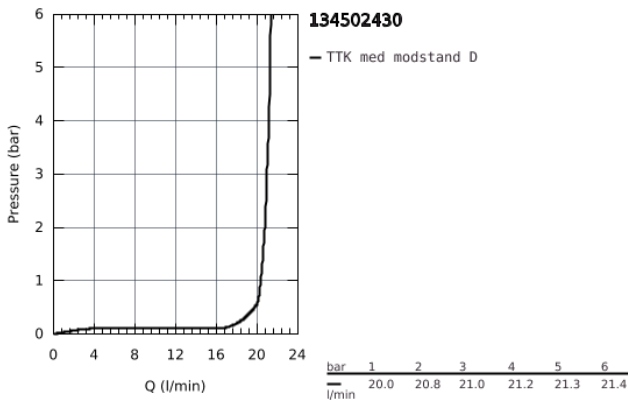

## 13 450 243 0 SWIVEL SPOUT WITH BUILT-IN DIVERTER

### PRODUKTBESKRIVELSE

- Farve: matt black
- switches between shower and bath by turning the spout
- for retrofitting of shower mixers to bath mixers
- matching with:
  - Grotherm 800 shower thermostats (150 and 160cc)
  - Precision Start shower thermostats (150 and 160cc)
  - Euphoria 260/310 shower systems (160cc), Euphoria 180/210 shower systems (150cc)
  - Tempesta 250 shower systems (160cc), Tempesta 160/210/250 shower systems (150cc)
  - Vitalio Joy 260/310 shower systems (160cc), Vitalion Joy 180/210/260 shower systems (150cc)
  - Vitalio Start 250 shower systems (160cc), Vitalio Start 160/250 shower systems (150cc)