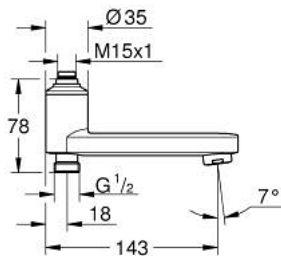

## 13 450 243 0 SWIVEL SPOUT WITH BUILT-IN DIVERTER

### PRODUKTBESKRIVELSE

- Farve: matt black
- switches between shower and bath by turning the spout
- for retrofitting of shower mixers to bath mixers
- matching with:
  - Grotherm 800 shower thermostats (150 and 160cc)
  - Precision Start shower thermostats (150 and 160cc)
  - Euphoria 260/310 shower systems (160cc), Euphoria 180/210 shower systems (150cc)
  - Tempesta 250 shower systems (160cc), Tempesta 160/210/250 shower systems (150cc)
  - Vitalio Joy 260/310 shower systems (160cc), Vitalion Joy 180/210/260 shower systems (150cc)
  - Vitalio Start 250 shower systems (160cc), Vitalio Start 160/250 shower systems (150cc)

## 13 450 243 0 SWIVEL SPOUT WITH BUILT-IN DIVERTER

**RESERVEDELE** , marts 2022 – now

1: Kontraventil til termostatbatterier (Bestillingsnummer 08565000)

2: Perlator (Bestillingsnummer 139412430)