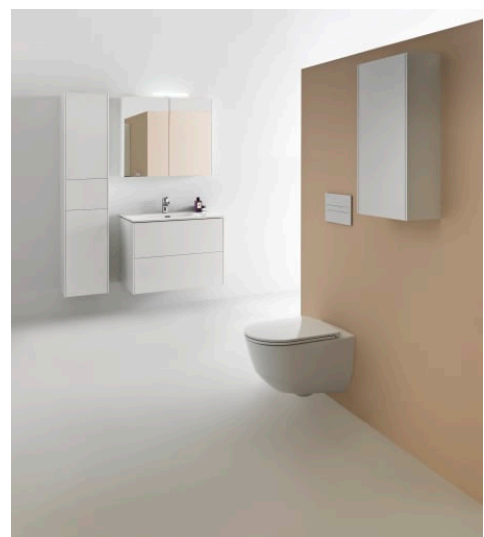

H825956...0001

Floorstanding WC 'comfort', washout, with flushing rim, outlet vertical, sitting height 450 mm

H825957...0001

Floorstanding WC, close-coupled, washdown, rimless, outlet horizontal or vertical

Floorstanding WC, close-coupled, washdown, with flushing rim, outlet horizontal/vertical

H824958...2311

Floorstanding WC 'comfort', close-coupled, washdown, with flushing rim, outlet horizontal/vertical

H824955...0001

Floorstanding WC 'comfort', close-coupled, washdown, with flushing rim, outlet horizontal/vertical

H824955...2311

Wall-hung WC 'liberty', washdown, rimless, barrier-free

H821954...0001

Wall-hung WC 'rimless', washdown, with urine diverting function

H820662...0001

LAUFEN PRO

LAUFEN pro is a comprehensive bathroom range, which offers the ideal solution for every spatial situation and requirement and also reflects the building values of the current generation. Industrial design is the modern answer to the once revolutionary idea that everyone has a right to enjoy beautiful forms. Good design is now no longer a right reserved for the most affluent customers. Modern methods of industrial production and designers such as Peter Wirz of Vetica, who put optimum manufacturing feasibility at the forefront of their creative processes, make such sanitary ware ranges as LAUFEN pro possible. This does not just benefit the designer, more importantly, it also benefits the customer.