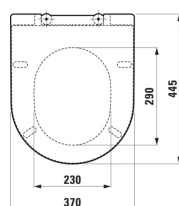

TECHNICAL DRAWINGS