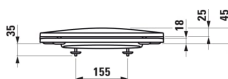

TECHNICAL DRAWINGS