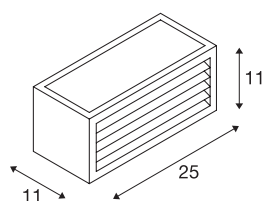

BOX_L

LED outdoor surface-mounted wall and ceiling light, anthracite, IP44, 3000K, 19W

The single-headed BOX-L LED wall light consists of painted aluminium and frosted acrylic, which covers the three light outlets. It is protection class IP44 and suitable for outdoor use. The electrical connection of the luminaire, which comes in various colours, is made directly to the 230V mains supply.

TECHNICAL DATA

Item no.	1002035
IP Code	IP 54
Impact resistance class	IK 05
Impact resistance	0.7 Joule
Assembly	Surface
Assembly details	Wall
Primary nominal voltage	100-277V ~50/60Hz
Secondary power / voltage	500 mA
Safety class	I
Wattage	19 W
Minimum ambient temperature	-20 °C
Maximum ambient temperature	40 °C
Level of inrush current	17 A
Duration of inrush current	35 µs
Stroboscopic effect (SVM)	0.01
Lumen	600 lm
Colour temperature	3000 Kelvin
Color	anthracite
LXXBXX data	L70B50
Service life	30000 h
Width	25 cm
Height	11 cm

Light Source

916326	 An energy label icon consisting of a yellow arrow pointing right, with the letters 'A', 'G', and 'E' stacked vertically inside it.
--------	--

Depth	11 cm
Net weight	1.265 kg
Gross weight	1.4 kg
BIG WHITE Page	686