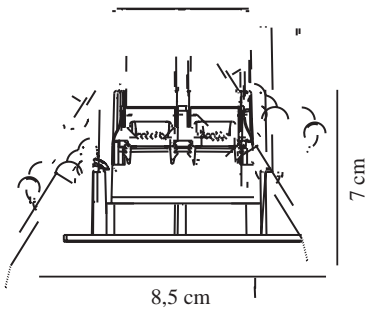

DORADO SMART | DOWNLIGHT | BLACK

2015650103

nordlux®

Voltage (V): 220-240 Volt
IP degree: IP65
Class (Class 1, Class 2, Class 3):
Class 2 (Double isolated)
Socket type: LED Module
Parallel connection: True

Primary material: Plastic
Secondary material: Metal
Suitable for Seaside: False
Colour: Black

Height (cm): 5.4
Built In Spot Diameter (cm): 7.2
Mount directly into insulation:
False

EAN: 5704924003059
TUN: 2116039
Item Number: 2015650103
Pcs Per Master Carton: 6

Sales Box Height (cm): 13
Sales Box Width(cm): 13
Sales Box Depth (cm): 7
Sales Box Volume m³ : 0.0012
Product net weight (kg): 0.112

Brightness of light (Lumen): 360
Colour temperature (Kelvin):
2200-6500
Ra-value : 80
Lifetime (hours): 20000
Beam angle (°) : 36
Candela (cd) (for directional
lamp only): 0
Energy class: F
Actual watt (W): 4.7

- IP 65 protection for both outdoor and bathroom use • Bluetooth connection to Nordlux Smart Light
- Adjustable kelvin and lumen output • 5-year LED guarantee

Dorado Smart Light is simple and modern downlight which has a high degree of protection, IP65, making it suitable for both outdoor and bathroom use. Using the integrated Nordlux Smart Light function allows you to control the light from your selected device.

The Dorado downlight is integrated with the newest Bluetooth Mesh technology allowing you to easily manage the light setting using your selected device. No matter whether you are inside or outside the Bluetooth will allow for a stable communication between your light and device.

www.nordlux.com