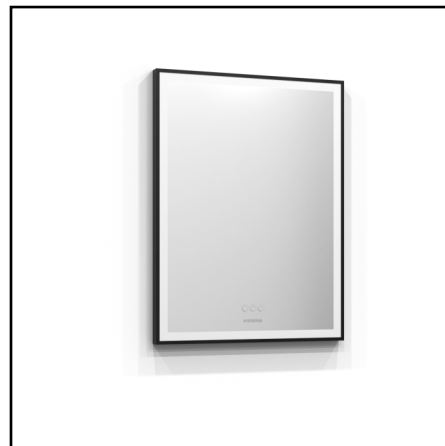

# Mirror Ista with Frame

Mirror with integrated LED-lighting and a black frame.

## Product information

Height: 80 cm

Height (packaging): 85 cm

Width: 60 cm

Width (packaging): 65 cm

Depth: 3,6 cm

Depth (packaging): 7 cm

Color: Black frame

Country of origin: CN

Primary materials: Mirror glass, Anodized aluminium 6063, PMMA, SPCC Steel.

IP: IP44

Function: Touch buttons for on/off, dimmer and color temperature adjustment. Safety sheet on the back of the mirror.