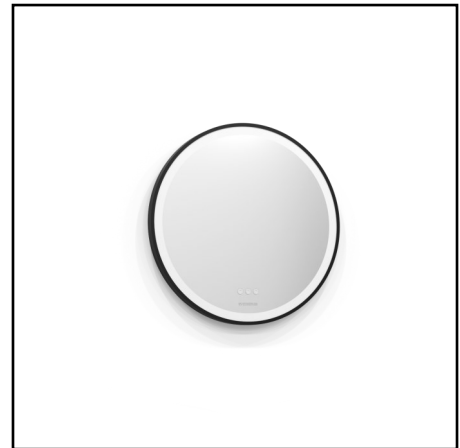

Mirror Ista Round

Round mirror with integrated LED-Lighting and black frame.

Product information

Height: 60cm

Height (packaging): 65 cm

Width: 60 cm

Width (packaging): 65 cm

Depth: 2,9 cm

Depth (packaging): 7 cm

Primary materials: Mirror glass, Anodized aluminium 6063, PMMA, SPCC Steel.

Country of origin: CN

Function: Touch buttons for on/off, dimmer and color temperature adjustment. Safety sheet on the back of the mirror.

IP: IP44

Lumen: 610

Effect: 39,3W

Weight Gross: 8 kg

Power outlet: 230V

Weight Net: 7 kg

SGS Fimko no: FI/40887

Packaging material: Cardboard