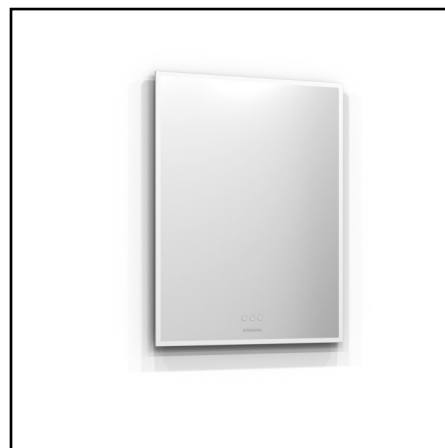

Mirror Ista

Mirror with integrated LED-lighting.

Product information

Height: 80 cm

Height (packaging): 85 cm

Width: 60 cm

Width (packaging): 65 cm

Depth: 2,9 cm

Depth (packaging): 7 cm

Primary materials: Mirror glass, Anodized aluminium 6063, PMMA, SPCC Steel.

Country of origin: CN

Function: Touch buttons for on/off, dimmer and color temperature adjustment. Safety sheet on the back of the mirror.

IP: IP44

Lumen: 1385

Effect: 49,1W

Weight Gross: 8 kg

Power outlet: 230V

Weight Net: 7 kg

SGS Fimko no: FI/40887

Packaging material: Cardboard