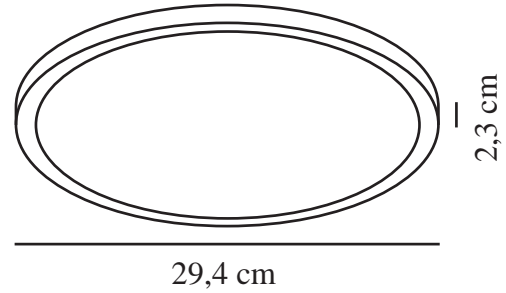

OJA SMART 29 | CEILING LIGHT | WHITE

2015036101

nordlux®

Voltage (V): 220-240 Volt
IP degree: IP20
Class (Class 1, Class 2, Class 3):
Class 2 (Double isolated)
Socket type: LED Module
Parallel connection: False

Primary material: Plastic
Secondary material: Metal
Colour: White

Height (cm): 2.3
Projection (cm): 2.3

EAN: 5704924002977
TUN: 2116034
Item Number: 2015036101
Pcs Per Master Carton: 3
Sales Box Height (cm): 30

Sales Box Width(cm): 29.5
Sales Box Depth (cm): 2.8
Sales Box Volume m³ : 0.0025
Product net weight (kg): 0.6

Brightness of light (Lumen): 1600
Colour temperature (Kelvin):
2700-6500
Ra-value : 80
Lifetime (hours): 25000
Beam angle (°) : 120
Candela (cd) (for directional
lamp only): 0
Energy class: F
Actual watt (W): 15

- Ultra-slim ceiling panel light • Bluetooth connection to Nordlux Smart Light
- Adjustable kelvin and lumen output • 5-year LED guarantee

Oja is an ultra slim ceiling panel light in a modern and simple design that is very easy to install and can be connected to Nordlux Smart Light using Bluetooth. With your chosen device you will have the ability to change the light from a warm white to a cool white.

Oja is integrated with the newest Bluetooth Mesh technology which allows you to control the light using your phone and that works both indoor and outdoor with a stable communication between your devices.

Nordlux
2015036101

A
B
C
D
E
F
G

15
kWh/1000h

2019/2015