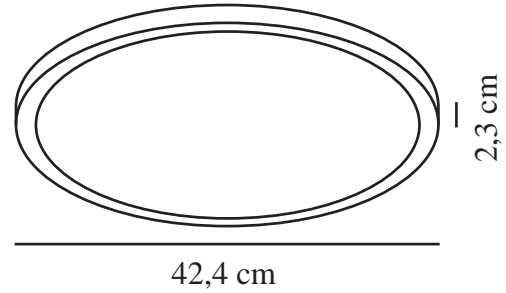

OJA SMART 42 | CEILING LIGHT | WHITE

2015136101

nordlux®