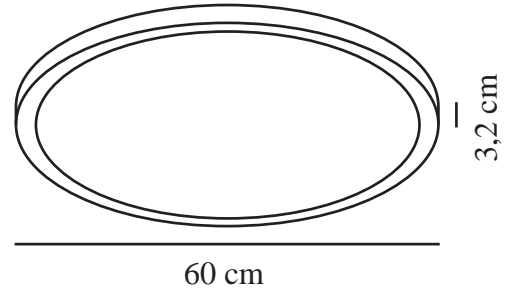

OJA SMART 60 | CEILING LIGHT | WHITE

2015146101

nordlux®

Voltage (V): 220-240 Volt
IP degree: IP20
Class (Class 1, Class 2, Class 3):
Class 1 (Earth contact)
Socket type: LED Module
Parallel connection: False

Primary material: Plastic
Secondary material: Metal
Colour: White

Height (cm): 3.2
Projection (cm): 3.2
EAN: 5704924002991
TUN: 2116036
Item Number: 2015146101
Pcs Per Master Carton: 3
Sales Box Height (cm): 61

Sales Box Width(cm): 60.5
Sales Box Depth (cm): 3.6
Sales Box Volume m³ : 0.0132858
Product net weight (kg): 2.7

Brightness of light (Lumen): 3500
Colour temperature (Kelvin):
2700-6500
Ra-value : 80
Lifetime (hours): 25000
Beam angle (°) : 120
Candela (cd) (for directional
lamp only): 0
Energy class: E
Actual watt (W): 30

- Ultra-slim ceiling panel light • Bluetooth connection to Nordlux Smart Light
- Adjustable kelvin and lumen output • 5-year LED guarantee

Oja is an ultra slim ceiling panel light in a modern and simple design that is very easy to install and can be connected to Nordlux Smart Light using Bluetooth. With your chosen device you will have the ability to change the light from a warm white to a cool white.

Oja is a huge ceiling panel of 60 cm in size that is integrated with the newest Bluetooth Mesh technology which allows you to control the light using your phone and that works both indoor and outdoor with a stable communication between your devices.

ENERG
Nordlux
2015146101

A
B
C
D
E
F
G

29
kWh/1000h

2019/2015