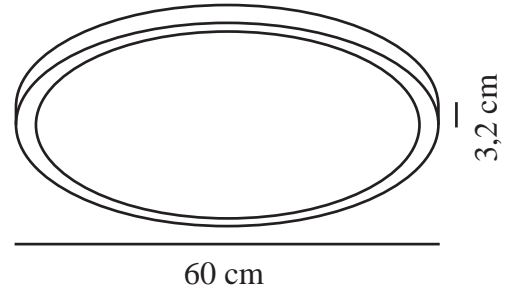

OJA SMART 60 | CEILING LIGHT | BLACK

2015146103

nordlux®

Voltage (V): 220-240 Volt
IP degree: IP20
Class (Class 1, Class 2, Class 3):
Class 1 (Earth contact)
Socket type: LED Module
Parallel connection: False

Primary material: Plastic
Secondary material: Metal
Colour: Black

Height (cm): 3.2
Projection (cm): 3.2

EAN: 5704924013256
TUN: 2302038
Item Number: 2015146103
Pcs Per Master Carton: 3
Sales Box Height (cm): 61

Sales Box Width(cm): 60.5
Sales Box Depth (cm): 3.6
Sales Box Volume m³ : 0.0133
Product net weight (kg): 2.7

Brightness of light (Lumen): 3500
Colour temperature (Kelvin):
2700-6500
Ra-value : 80
Lifetime (hours): 25000
Beam angle (°) : 120
Candela (cd) (for directional
lamp only): 0
Energy class: E
Actual watt (W): 30

- Adjust the brightness and warmth of the light with the Smart app or remote control
- Ultra-slim design
- 5-year LED guarantee

Nordlux
2015146103

A
B
C
D
E
F
G

E

30
kWh/1000h

2019/2015

Oja Smart is a universal ultra-flat ceiling light that can be adjusted with the Nordlux Smart app on your smartphone or the Nordlux Smart remote. Dim the light and set the colour temperature from cool to warm white for the perfect ambience for your home.