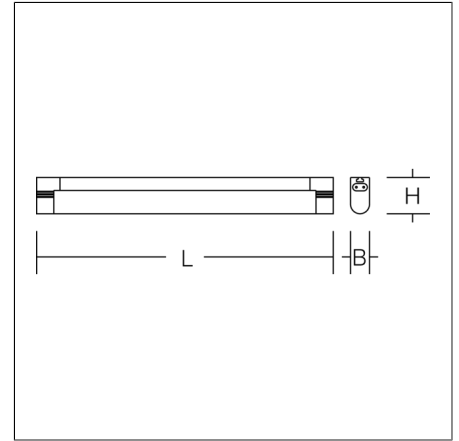

STRIP-LIGHT

451159.002.2 | Linear luminaires

Ceiling and wall luminaires
4051859709633
L 1138, B 28, H 38

ceiling mounting, wall (surface)
white

Very compact linear luminaire with rocker switch. Universally suitable for store lighting, vault lighting, kitchen and bathroom lighting. Base: plastic. Diffuser: plastic (polycarbonate), opal. Homogeneous and smooth light distribution. Suitable for ceiling mounting, wall (surface). Easy to mount with clips. Connecting cables for through-wiring without tools. Max. 12 luminaires can be mounted as a light channel. Included in delivery: 1.80 m power supply cable, 150 mm connecting cable, straight rigid coupling and 2 brackets each for wall and ceiling mounting. Suitable for mounting on or into furniture.

Product specifications

Length L	1138 mm
Width B	28 mm
Height H	38 mm
Weight	436 g
Light source	LED
Colour temperature	3000 K 4000 K
Rated luminous flux	3000 K: 1650 lm
	4000 K: 1750 lm
System power	3000 K: 17 W
	4000 K: 17 W
System efficiency	3000 K: 97 lm/W
	4000 K: 103 lm/W
Glare evaluation UGR (4H 8H)	25,9 26,1
Beam angle	down 171°/109° 170°/109° up 180°/180°
Rated life	25000 h (L70/B50)
Colour rendering index (CRI)	80
Colour tolerance	5
Photobiological safety according to EN 62471	Risk group 0
Driver	Converter
Control	on/off
Voltage	220 - 240 V / 50 Hz
Luminaires on B10A fuse	74
Luminaires on B16A fuse	119
Luminaires on C10A fuse	74
Luminaires on C16A fuse	119
Inrush current / Inrush current duration	1.2 A / 50 µs
CIE Flux Code / CEN Flux Code	37 66 86 83 100
Type of protection	IP 20
Protection class	II
Filament test	750°C - 30 seconds
Impact resistance	IK02
Ambient temperature	25 °C
Safety marks	
Test marks	
Conformity mark	CE, EAC

STRIP-LIGHT

451159.002.2 | Linear luminaires

Accessories

981457.002
Power supply cable (Europlug with socket)

981464.002
Connecting cable, Length 300mm

981466.002
Connecting cable, Length 600mm

981467.002
Connecting cable, Length 900mm