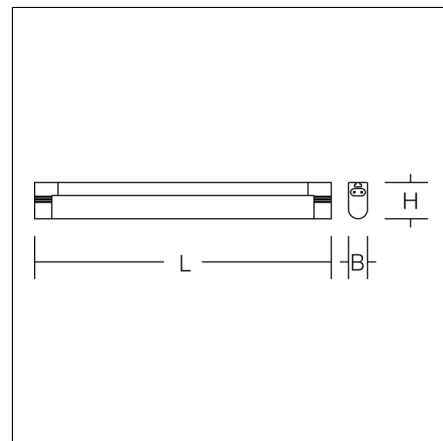

STRIP-LIGHT

451158.002.2 | Linear luminaires

Ceiling and wall luminaires
4051859709626
L 838, B 28, H 38

ceiling mounting, wall (surface)
white

Very compact linear luminaire with rocker switch. Universally suitable for store lighting, vault lighting, kitchen and bathroom lighting. Base: plastic. Diffuser: plastic (polycarbonate), opal. Homogeneous and smooth light distribution. Suitable for ceiling mounting, wall (surface). Easy to mount with clips. Connecting cables for through-wiring without tools. Max. 12 luminaires can be mounted as a light channel. Included in delivery: 1.80 m power supply cable, 150 mm connecting cable, straight rigid coupling and 2 brackets each for wall and ceiling mounting. Suitable for mounting on or into furniture.

Product specifications

| | |
|--|--|
| Length L | 838 mm |
| Width B | 28 mm |
| Height H | 38 mm |
| Weight | 362 g |
| Light source | LED |
| Colour temperature | 3000 K 4000 K |
| Rated luminous flux | 3000 K: 1250 lm |
| | 4000 K: 1350 lm |
| System power | 3000 K: 13 W |
| | 4000 K: 13 W |
| System efficiency | 3000 K: 96 lm/W 4000 K: 104 lm/W |
| Glare evaluation UGR (4H 8H) | 26,2 26,4 |
| Beam angle | down 169°/109° 168°/109° up 180°/180° |
| Rated life | 25000 h (L70/B50) |
| Colour rendering index (CRI) | 80 |
| Colour tolerance | 5 |
| Photobiological safety according to EN 62471 | Risk group 0 |
| Driver | Converter |
| Control | on/off |
| Voltage | 220 - 240 V / 50 Hz |
| Luminaires on B10A fuse | 100 |
| Luminaires on B16A fuse | 160 |
| Luminaires on C10A fuse | 100 |
| Luminaires on C16A fuse | 160 |
| Inrush current / Inrush current duration | 0.86 A / 42 µs |
| CIE Flux Code / CEN Flux Code | 37 66 86 83 100 |
| Type of protection | IP 20 |
| Protection class | II |
| Filament test | 750°C - 30 seconds |
| Impact resistance | IK02 |
| Ambient temperature | 25 °C |
| Safety marks | |
| Test marks | |
| Conformity mark | CE, EAC |