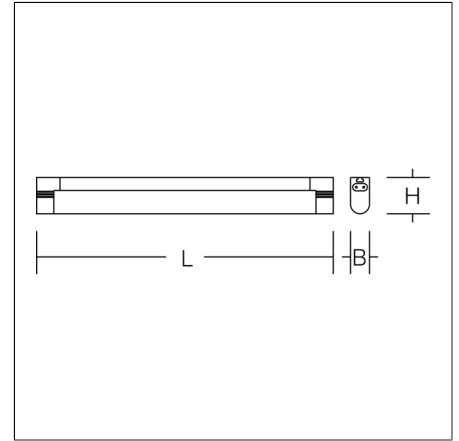

STRIP-LIGHT

451156.002.2 | Linear luminaires

Ceiling and wall luminaires
4051859709572
L 277, B 28, H 38

ceiling mounting, wall (surface)
white

Very compact linear luminaire with rocker switch. Universally suitable for store lighting, vault lighting, kitchen and bathroom lighting. Base: plastic. Diffuser: plastic (polycarbonate), opal. Homogeneous and smooth light distribution. Suitable for ceiling mounting, wall (surface). Easy to mount with clips. Connecting cables for through-wiring without tools. Max. 12 luminaires can be mounted as a light channel. Included in delivery: 1.80 m power supply cable, 150 mm connecting cable, straight rigid coupling and 2 brackets each for wall and ceiling mounting. Suitable for mounting on or into furniture.

Product specifications

Length L	277 mm
Width B	28 mm
Height H	38 mm
Weight	229 g
Light source	LED
Colour temperature	3000 K 4000 K
Rated luminous flux	3000 K: 380 lm
	4000 K: 400 lm
System power	3000 K: 4 W
	4000 K: 4 W
System efficiency	3000 K: 95 lm/W 4000 K: 100 lm/W
Glare evaluation UGR (4H 8H)	26 26,1
Beam angle	down 168°/110° up 180°/180°
Rated life	25000 h (L70/B50)
Colour rendering index (CRI)	80
Colour tolerance	5
Photobiological safety according to EN 62471	Risk group 0
Driver	Converter
Control	on/off
Voltage	220 - 240 V / 50 Hz
Luminaires on B10A fuse	300
Luminaires on B16A fuse	480
Luminaires on C10A fuse	300
Luminaires on C16A fuse	480
Inrush current / Inrush current duration	0.5 A / 30 µs
CIE Flux Code / CEN Flux Code	37 66 86 84 100
Type of protection	IP 20
Protection class	II
Filament test	750°C - 30 seconds
Impact resistance	IK02
Ambient temperature	25 °C
Safety marks	
Test marks	
Conformity mark	CE, EAC

STRIP-LIGHT

451156.002.2 | Linear luminaires

Accessories

981457.002
Power supply cable (Europlug with socket)

981464.002
Connecting cable, Length 300mm

981466.002
Connecting cable, Length 600mm

981467.002
Connecting cable, Length 900mm