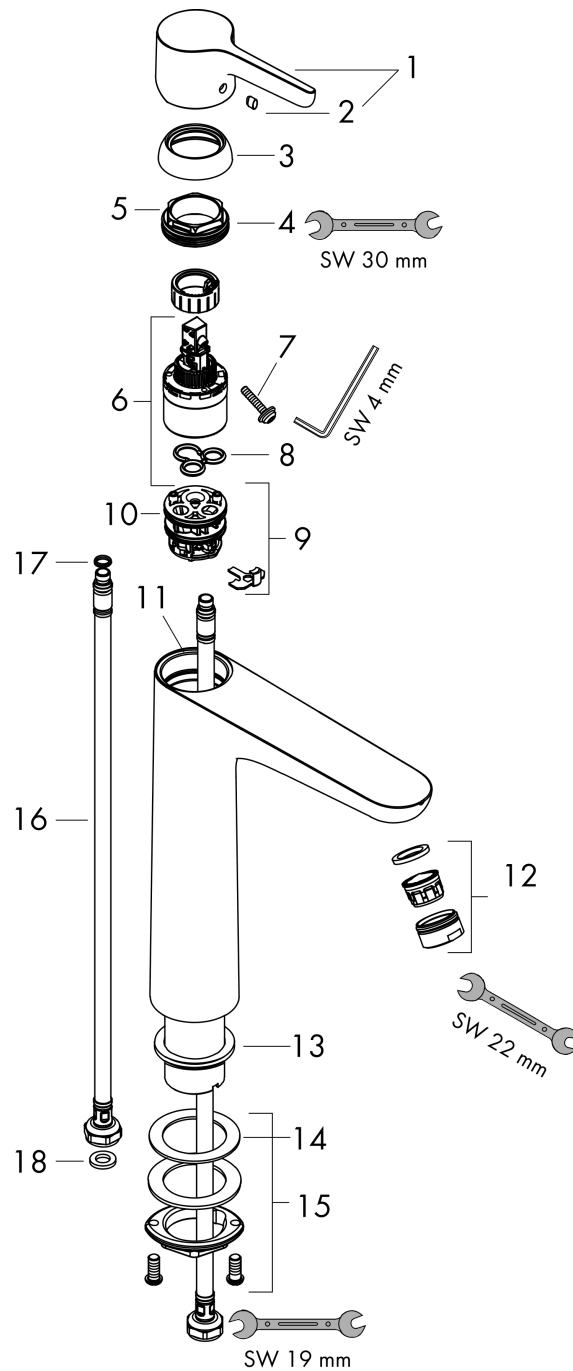

Waterforms

Single lever basin mixer XL CoolStart with push-open waste set

Finish: **Chrome** Article Number: **31578000**

Description

product features

- consists of: single lever basin mixer, waste set
- ComfortZone 190
- projection: 159 mm
- spout height: 191 mm
- handle variant: lever handle
- spray type: normal spray
- maximum flow rate at 3 bar: 5 l/min
- ceramic cartridge
- temperature limitation adjustable
- suitable for continuous flow water heaters
- push-open waste set G 1¼
- material waste set: metal
- connection type: G ¾ connections
- connection dimension: DN15
- cold water in basic handle position
- EU taxonomy: max. 6 l/min - Substantial Contribution (SC) possible
- P-IX 6991/IO
- ACS 21 ACC NY 219 France, valide jusqu'au 20.08.2026
- WRAS 2312017
- Kiwa K6161_Mechanical Mixers EN817

Technology

Product image

Scale drawing

Waterforms

Single lever basin mixer XL CoolStart with push-open waste set

Finish: **Chrome** Article Number: **31578000**

Flowchart

Waterforms

Single lever basin mixer XL CoolStart with push-open waste set

Finish: **Chrome** Article Number: **31578000**

Exploded Drawing

Year of production: >03/22

Waterforms

Single lever basin mixer XL CoolStart with push-open waste set

Finish: **Chrome** Article Number: **31578000**

Spare part list

Year of production: >03/22

Pos.	Description	Article Number	PC	PU
1	handle	94634000	10	1
2	screw cover	96338000	1	1
3	flange	97406000	6	1
4	nut	97209000	5	1
5	O-Ring 32x2	98193000	1	1
6	cartridge, assy	92730000	11	1
7	locking screw for handle	95140000	2	1
8	seal	95008000	3	1
9	adapter for cartridge	98324000	5	1
10	O-Ring 30x2	98186000	1	1
11	O-ring 35x2	92604000	2	1
12	aerator M24x1 (5 l/min)	13185000	98	1
13	flat seal	98749000	2	1
14	fixing set (Ø 32)	13961000	7	1
15	seal Ø 42	98722000	2	1
16	fixation extension 35 mm	13898000	12	1
17	connection hose 600 mm M8x0,75 G3/8	96556000	7	1
18	O-ring 6,6x1,6	93019000	1	1
a	push-open waste set	50105000	98	1