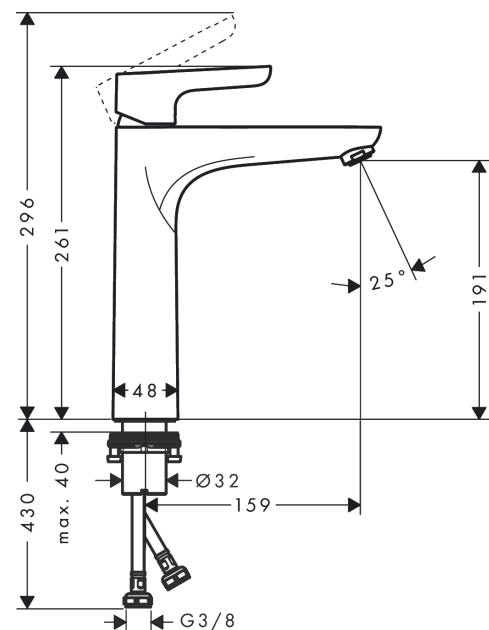

Waterforms

Single lever basin mixer XL CoolStart with push-open waste set

Finish: **Chrome** Article Number: **31578000**

Description

product features

- consists of: single lever basin mixer, waste set
- ComfortZone 190
- projection: 159 mm
- spout height: 191 mm
- handle variant: lever handle
- spray type: normal spray
- maximum flow rate at 3 bar: 5 l/min
- ceramic cartridge
- temperature limitation adjustable
- suitable for continuous flow water heaters
- push-open waste set G 1¼
- material waste set: metal
- connection type: G ¾ connections
- connection dimension: DN15
- cold water in basic handle position
- EU taxonomy: max. 6 l/min - Substantial Contribution (SC) possible
- P-IX 6991/IO
- ACS 21 ACC NY 219 France, valide jusqu'au 20.08.2026
- WRAS 2312017
- Kiwa K6161_Mechanical Mixers EN817

Technology

Product image

Scale drawing

Waterforms

Single lever basin mixer XL CoolStart with push-open waste set

Finish: **Chrome** Article Number: **31578000**

Flowchart

Waterforms

Single lever basin mixer XL CoolStart with push-open waste set

Finish: **Chrome** Article Number: **31578000**

Exploded Drawing

Year of production: >03/22

Waterforms

Single lever basin mixer XL CoolStart with push-open waste set

Finish: **Chrome** Article Number: **31578000**

Spare part list

Year of production: >03/22

Pos.	Description	Article Number	PC	PU
1	handle	94634000	10	1
2	screw cover	96338000	1	1
3	flange	97406000	6	1
4	nut	97209000	5	1
5	O-Ring 32x2	98193000	1	1
6	cartridge, assy	92730000	11	1
7	locking screw for handle	95140000	2	1
8	seal	95008000	3	1
9	adapter for cartridge	98324000	5	1
10	O-Ring 30x2	98186000	1	1
11	O-ring 35x2	92604000	2	1
12	aerator M24x1 (5 l/min)	13185000	98	1
13	flat seal	98749000	2	1
14	fixing set (Ø 32)	13961000	7	1
15	seal Ø 42	98722000	2	1
16	fixation extension 35 mm	13898000	12	1
17	connection hose 600 mm M8x0,75 G3/8	96556000	7	1
18	O-ring 6,6x1,6	93019000	1	1
a	push-open waste set	50105000	98	1