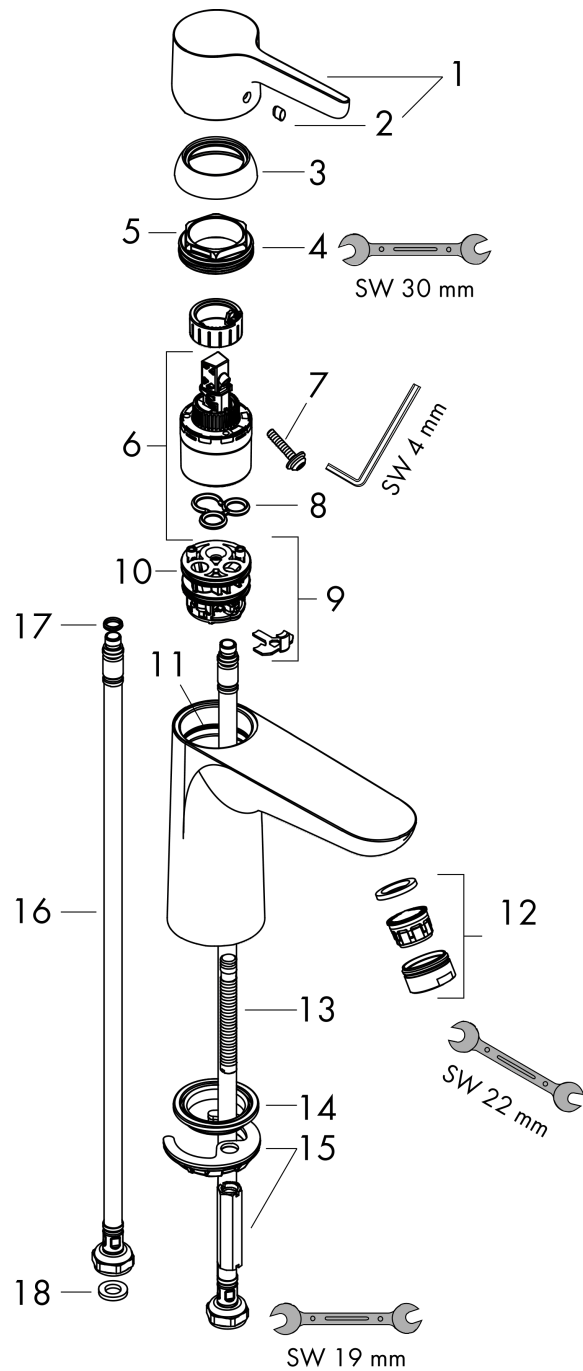

##### product features

- consists of: single lever basin mixer, waste set
- ComfortZone 100
- projection: 100 mm
- spout height: 94 mm
- handle variant: lever handle
- spray type: normal spray
- maximum flow rate at 3 bar: 5 l/min
- ceramic cartridge
- temperature limitation adjustable
- suitable for continuous flow water heaters
- push-open waste set G 1¼
- connection type: G ¾ connections
- connection dimension: DN15
- cold water in basic handle position
- EU taxonomy: max. 6 l/min - Substantial Contribution (SC) possible
- P-IX 6991/IO
- ACS 21 ACC NY 219 France, valide jusqu'au 20.08.2026
- WRAS 2312017
- Kiwa K6161\_Mechanical Mixers EN817

#### Scale drawing

**Waterforms**

**Single lever basin mixer L CoolStart with push-open waste set**

Finish: **Chrome** Article Number: **31574000**

**Flowchart**

Waterforms

Single lever basin mixer L CoolStart with push-open waste set

Finish: **Chrome** Article Number: **31574000**

Exploded Drawing

Year of production: >03/22

## Spare part list

Year of production: >03/22

Pos.	Description	Article Number	PC	PU
1	handle	94634000	10	1
2	screw cover	96338000	1	1
3	flange	97406000	6	1
4	nut	97209000	5	1
5	O-Ring 32x2	98193000	1	1
6	cartridge, assy	92730000	11	1
7	locking screw for handle	95140000	2	1
8	seal	95008000	3	1
9	adapter for cartridge	98324000	5	1
10	O-Ring 30x2	98186000	1	1
11	O-ring 35x2	92604000	2	1
12	aerator M24x1 (5 l/min)	13185000	98	1
13	screw M8 x 68	97736000	2	1
14	seal Ø 42	98722000	2	1
15	fixing set	96016000	8	1
16	connection hose 450 mm M8x0,75 G3/8	97206000	8	1
17	O-ring 6,6x1,6	93019000	1	1
a	push-open waste set	50105000	98	1