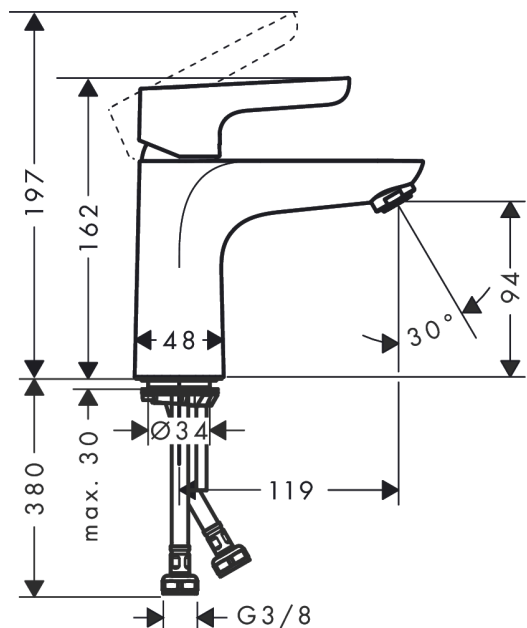

Scale drawing