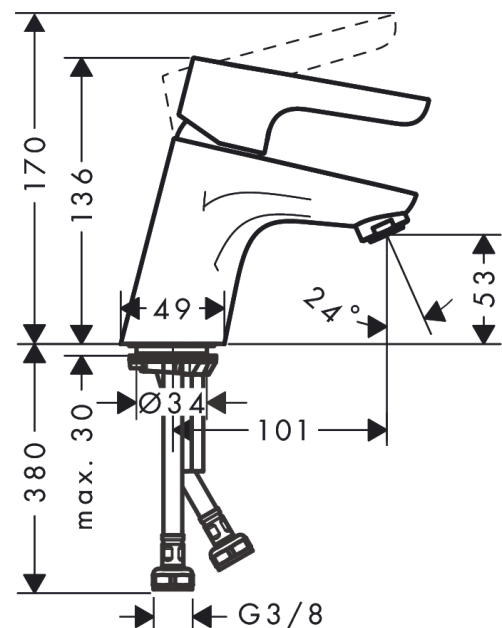

Waterforms

Single lever basin mixer M CoolStart with push-open waste set

Finish: **Chrome** Article Number: **31559000**

Description

product features

- consists of: single lever basin mixer, waste set
- ComfortZone 70
- projection: 101 mm
- spout height: 53 mm
- handle variant: lever handle
- spray type: normal spray
- maximum flow rate at 3 bar: 5 l/min
- ceramic cartridge
- temperature limitation adjustable
- suitable for continuous flow water heaters
- push-open waste set G 1¼
- material waste set: metal
- connection type: G ¾ connections
- connection dimension: DN15
- cold water in basic handle position
- EU taxonomy: max. 6 l/min - Substantial Contribution (SC) possible
- P-IX 18982/IO
- ACS 21 ACC NY 219 France, valide jusqu'au 20.08.2026
- WRAS_2201035
- Kiwa K6161_Mechanical Mixers EN817

Technology

Product image

Scale drawing

Waterforms

Single lever basin mixer M CoolStart with push-open waste set

Finish: **Chrome** Article Number: **31559000**

Flowchart

Waterforms

Single lever basin mixer M CoolStart with push-open waste set

Finish: **Chrome** Article Number: **31559000**

Exploded Drawing

Year of production: >03/22

Waterforms

Single lever basin mixer M CoolStart with push-open waste set

Finish: **Chrome** Article Number: **31559000**

Spare part list

Year of production: >03/22

Pos.	Description	Article Number	PC	PU
1	handle	94634000	10	1
2	screw cover	96338000	1	1
3	flange	97406000	6	1
4	nut	97209000	5	1
5	O-Ring 32x2	98193000	1	1
6	cartridge, assy	92730000	11	1
7	locking screw for handle	95140000	2	1
8	seal	95008000	3	1
9	adapter for cartridge	98324000	5	1
10	O-Ring 30x2	98186000	1	1
11	O-ring 35x2	92604000	2	1
12	aerator M24x1 (5 l/min)	13185000	98	1
13	screw M8 x 68	97736000	2	1
14	seal Ø 42	98722000	2	1
15	fixing set	96016000	8	1
16	connection hose 450 mm M8x0,75 G3/8	97206000	8	1
17	O-ring 6,6x1,6	93019000	1	1
a	push-open waste set	50105000	98	1