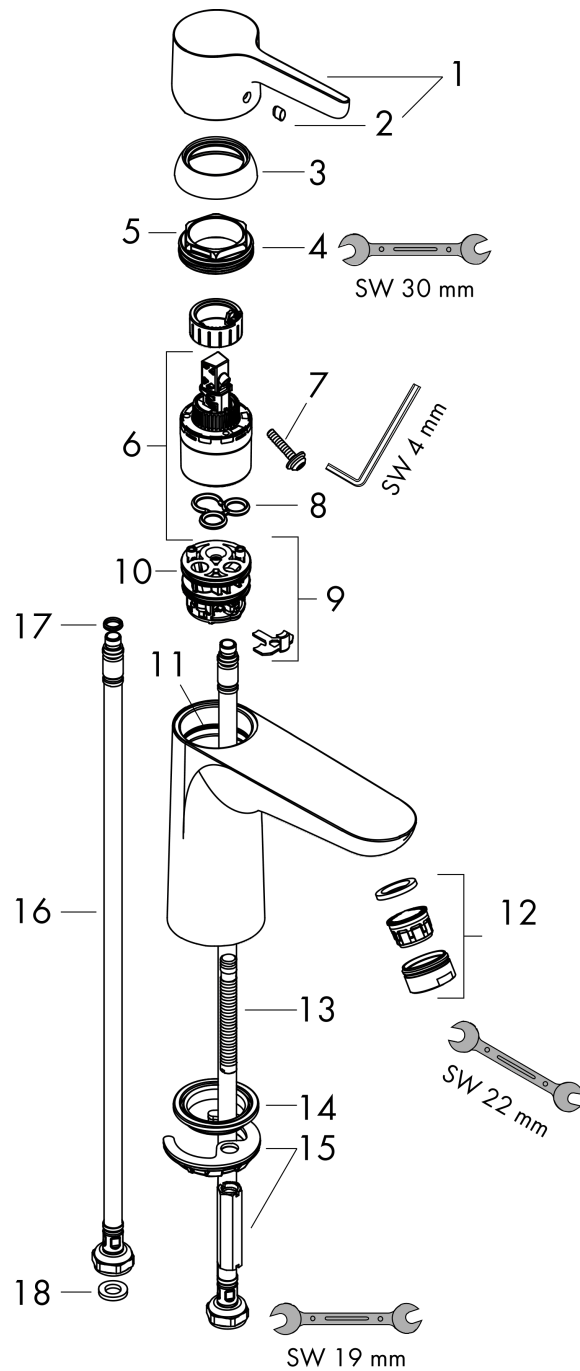

Waterforms

Single lever basin mixer M CoolStart with push-open waste set

Finish: **Chrome** Article Number: **31559000**

Description

product features

- consists of: single lever basin mixer, waste set
- ComfortZone 70
- projection: 101 mm
- spout height: 53 mm
- handle variant: lever handle
- spray type: normal spray
- maximum flow rate at 3 bar: 5 l/min
- ceramic cartridge
- temperature limitation adjustable
- suitable for continuous flow water heaters
- push-open waste set G 1¼
- material waste set: metal
- connection type: G ¾ connections
- connection dimension: DN15
- cold water in basic handle position
- EU taxonomy: max. 6 l/min - Substantial Contribution (SC) possible
- P-IX 18982/IO
- ACS 21 ACC NY 219 France, valide jusqu'au 20.08.2026
- WRAS_2201035
- Kiwa K6161_Mechanical Mixers EN817

Technology

Product image

Scale drawing

Waterforms

Single lever basin mixer M CoolStart with push-open waste set

Finish: **Chrome** Article Number: **31559000**

Flowchart

Waterforms

Single lever basin mixer M CoolStart with push-open waste set

Finish: **Chrome** Article Number: **31559000**

Exploded Drawing

Year of production: >03/22

Waterforms

Single lever basin mixer M CoolStart with push-open waste set

Finish: **Chrome** Article Number: **31559000**

Spare part list

Year of production: >03/22

Pos.	Description	Article Number	PC	PU
1	handle	94634000	10	1
2	screw cover	96338000	1	1
3	flange	97406000	6	1
4	nut	97209000	5	1
5	O-Ring 32x2	98193000	1	1
6	cartridge, assy	92730000	11	1
7	locking screw for handle	95140000	2	1
8	seal	95008000	3	1
9	adapter for cartridge	98324000	5	1
10	O-Ring 30x2	98186000	1	1
11	O-ring 35x2	92604000	2	1
12	aerator M24x1 (5 l/min)	13185000	98	1
13	screw M8 x 68	97736000	2	1
14	seal Ø 42	98722000	2	1
15	fixing set	96016000	8	1
16	connection hose 450 mm M8x0,75 G3/8	97206000	8	1
17	O-ring 6,6x1,6	93019000	1	1
a	push-open waste set	50105000	98	1